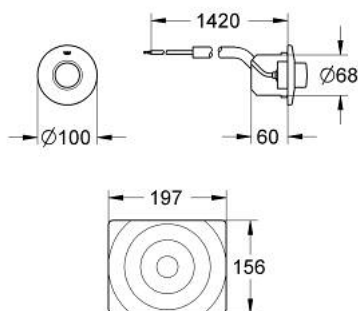

37 059 000 SURF PNEUMATIC ACTUATION

PRODUCT DESCRIPTION

- Colour: chrome
- GROHE LongLife finish
- Remote hand actuation
- push button actuation with escutcheon \varnothing 100 mm
- Vertical and horizontal installation
- Flush plate Surf 156 x 197 mm
- pneumatic hose 1.50 m

37 059 000 SURF PNEUMATIC ACTUATION

SPARE PARTS, January 2006 – now

- 1: Mounting frame (Spare part-nr. 43215000)
- 1.1: Fixing set (Spare part-nr. 4308500M)
- 2: Fixing set (Spare part-nr. 4215800M)
- 3: Nipple (Spare part-nr. 4227100M)
- 4: Air hose (Spare part-nr. 43505000)
- 5: Distance control (Spare part-nr. 43470000)