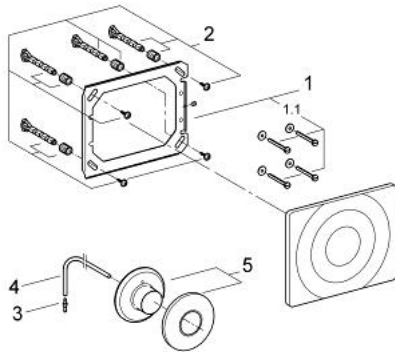

37 059 000 SURF PNEUMATIC ACTUATION

PRODUCT DESCRIPTION

- Colour: chrome
- GROHE LongLife finish
- Remote hand actuation
- push button actuation with escutcheon \varnothing 100 mm
- Vertical and horizontal installation
- Flush plate Surf 156 x 197 mm
- pneumatic hose 1.50 m

37 059 000 SURF PNEUMATIC ACTUATION

SPARE PARTS, January 2006 – now

- 1: Mounting frame (Spare part-nr. 43215000)
- 1.1: Fixing set (Spare part-nr. 4308500M)
- 2: Fixing set (Spare part-nr. 4215800M)
- 3: Nipple (Spare part-nr. 4227100M)
- 4: Air hose (Spare part-nr. 43505000)
- 5: Distance control (Spare part-nr. 43470000)