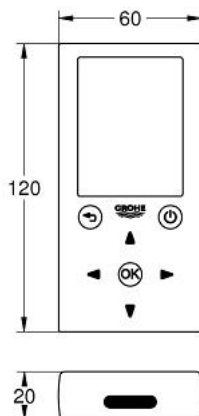

36 407 001 REMOTE CONTROL

PRODUCT DESCRIPTION

- for all GROHE one eye infra-red products as of 06/2015 and GROHE Blue Home
- monitoring
- consumption and usage data
- thermal disinfection cycles (infrared faucets)
- auto flush cycles (infrared faucets)
- cleaning mode cycles (GROHE Blue Home)
- filter and CO2 capacity (GROHE Blue Home)
- configuration
- cleaning mode activation
- thermal disinfection (infrared faucets)
- detection range (infrared faucets)
- shut off delay (infrared faucets)
- auto flush (infrared faucets)
- filter capacity (GROHE Blue Home)
- service
- send and save profiles
- reset functions
- service details
- demo mode
- error codes (GROHE Blue Home)
- 3 x 1.5 V DC (AAA) battery supply