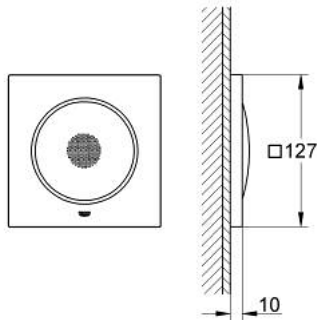

36 360 000 RAINSHOWER F-SERIES SOUND SET

PRODUCT DESCRIPTION

- Colour: chrome
- 127 x 127 mm per module
- Full range stereo speaker
- Consisting of:
- 2 speakers with plug connections
- Waterproof & corrosion protected
- GROHE LongLife finish
- Requires rough-in set (29 073 000), F-digital Deluxe base unit box (26 374 000 or 36 397 000), Bluetooth unit (36 371 000) and various cable connections – all to be ordered separately due to installation situation
- For detailed planning and product information please contact your local GROHE Customer Service