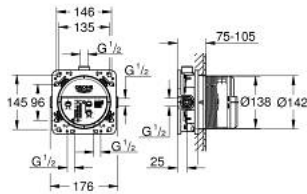

35 600 000 RAPIDO SMARTBOX UNIVERSAL ROUGH-IN BOX, 1/2"

PRODUCT DESCRIPTION

- 3 outlets 1/2"
- 2 inlets below, 1/2"
- installation depth 75-105 mm
- connection unit in DR brass
- Pre-mounted flushing plug
- Stable built-in box and plaster guard
- Mounting options for solid walls and dry walls
- gasket
- Trim not included

35 600 000 **RAPIDO SMARTBOX UNIVERSAL ROUGH-IN BOX, 1/2"**

SPARE PARTS, September 2016 – now

1: Seal kit (Spare part-nr. 48263000)*

* Optional accessories