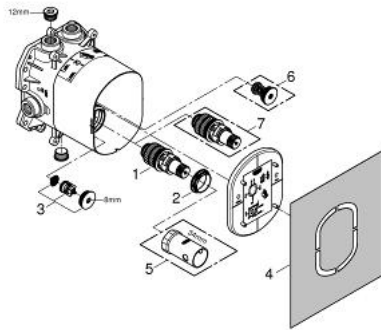

35 500 000 GROHE RAPIDO T THERMOSTATIC MIXER FOR CONCEALED INSTALLATION

PRODUCT DESCRIPTION

- for use with Grohtherm Special and Grohtherm F
- Without finishing trim set
- Flat installation depth 70 - 95 mm
- Easy to install, premounted and tested unit
- GROHE TurboStat - compact cartridge with wax thermoelement
- Two top outlets 1/2", lockable
- High flow rate up to 50 l/min. by use of three outlets
- • 1/2" bottom outlet (can only be used with separate shut-off valve)
- Safe to install, stable built-in-box and protective cap
- • Mounting options for solid walls and dry walls
- Material for wall sealing included
- Aquadimmer-diverter for bath mixer or stop valve for shower mixer in finishing trim set
- body of DR brass
- Built-in check valve with dirt strainer
- GROHE EcoJoy - less water, perfect flow
- min. recommended pressure 1.0 bar

35 500 000 GROHE RAPIDO T THERMOSTATIC MIXER FOR CONCEALED INSTALLATION

SPARE PARTS, November 2005 – now

- 1: 3/4" Thermostatic compact cartridge (Spare part-nr. 47483000)
 - 2: Fitting ring (Spare part-nr. 47765000)
 - 3: Non-return valve (Spare part-nr. 47753000)
 - 4: Seal kit (Spare part-nr. 48263000)
 - 5: Socket Spanner (Spare part-nr. 19332000)*
 - 6: Safety Combination (EN 1717) (Spare part-nr. 29007000)*
 - 7: 3/4" Thermostatic compact cartridge (Spare part-nr. 47186000)*
- * Optional accessories