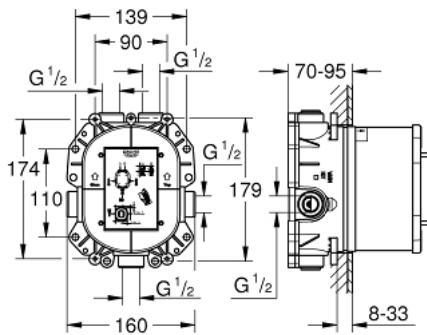

35 500 000 GROHE RAPIDO T THERMOSTATIC MIXER FOR CONCEALED INSTALLATION

PRODUCT DESCRIPTION

- for use with Grohtherm Special and Grohtherm F
- Without finishing trim set
- Flat installation depth 70 - 95 mm
- Easy to install, premounted and tested unit
- GROHE TurboStat - compact cartridge with wax thermoelement
- Two top outlets 1/2", lockable
- High flow rate up to 50 l/min. by use of three outlets
- • 1/2" bottom outlet (can only be used with separate shut-off valve)
- Safe to install, stable built-in-box and protective cap
- • Mounting options for solid walls and dry walls
- Material for wall sealing included
- Aquadimmer-diverter for bath mixer or stop valve for shower mixer in finishing trim set
- body of DR brass
- Built-in check valve with dirt strainer
- GROHE EcoJoy - less water, perfect flow
- min. recommended pressure 1.0 bar

35 500 000 GROHE RAPIDO T THERMOSTATIC MIXER FOR CONCEALED INSTALLATION

SPARE PARTS, November 2005 – now

- 1: 3/4" Thermostatic compact cartridge (Spare part-nr. 47483000)
 - 2: Fitting ring (Spare part-nr. 47765000)
 - 3: Non-return valve (Spare part-nr. 47753000)
 - 4: Seal kit (Spare part-nr. 48263000)
 - 5: Socket Spanner (Spare part-nr. 19332000)*
 - 6: Safety Combination (EN 1717) (Spare part-nr. 29007000)*
 - 7: 3/4" Thermostatic compact cartridge (Spare part-nr. 47186000)*
- * Optional accessories