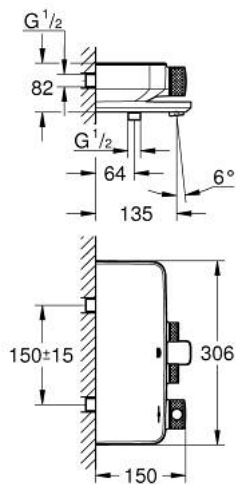

### PRODUCT DESCRIPTION

- Colour: chrome
- Wall mounted
- GROHE CoolTouch - no risk of scalding
- GROHE LongLife finish
- GROHE SafeStop - safety button at 38°C
- GROHE SafeStop Plus - optional temperature limiter at 43°C included
- GROHE TurboStat - compact cartridge with wax thermoelement
- GROHE ProGrip - with knurl structure
- GROHE SmartControl - control the shower with intuitive push/turn button
- integrated GROHE EasyReach shower tray
- Shower bottom outlet 1/2"
- bath spout with mousseur
- Built-in check valve with dirt strainer
- Protected against backflow

### SPARE PARTS, May 2017 – now

- 1: 1/2" Thermostatic compact cartridge (Spare part-nr. 47439000)
- 2: Cartridge (Spare part-nr. 48297000)
- 3: Non-return valve (Spare part-nr. 49069000)
- 4: Flow control (Spare part-nr. 13941000)
- 5: Non-return valve (Spare part-nr. 08565000)
- 6: GROHE TurboStat cartridge 1/2" (Spare part-nr. 47175000)\*
- 7: Socket Spanner (Spare part-nr. 49059000)\*