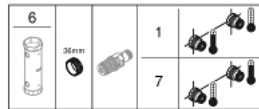

34 714 000 GROHTHERM SMARTCONTROL COMBI THERMOSTATIC SHOWER MIXER WITH 2 VALVES, EXPOSED/CONCEALED

PRODUCT DESCRIPTION

- Colour: chrome
- Wall mounted
- GROHE CoolTouch - no risk of scalding
- GROHE LongLife finish
- GROHE TurboStat - compact cartridge with wax thermoelement
- GROHE ProGrip - with knurl structure
- GROHE SafeStop - safety button at 38°C
- GROHE SafeStop Plus - optional temperature limiter at 43°C included
- GROHE EcoJoy - less water, perfect flow
- GROHE SmartControl - control the shower with intuitive push/turn button
- Includes various icons to customize push buttons
- GROHE EasyReach shower tray
- Shower bottom outlet 1/2"
- Multiple outlets can be run simultaneously
- Protected against backflow
- requires concealed body 26 449 000 – to be ordered separately

34 714 000 GROHTHERM SMARTCONTROL COMBI THERMOSTATIC SHOWER MIXER WITH 2 VALVES, EXPOSED/CONCEALED

SPARE PARTS, October 2018 – now

1: 1/2" Thermostatic compact cartridge (Spare part-nr. 47439000)

2: Cartridge (Spare part-nr. 48297000)

3: Non-return valve (Spare part-nr. 4901000M)

4: Non-return valve (Spare part-nr. 08565000)

5: Cover (Spare part-nr. 48482000)

6: Socket Spanner (Spare part-nr. 49059000)*

7: GROHE TurboStat cartridge 1/2" (Spare part-nr. 47175000)*