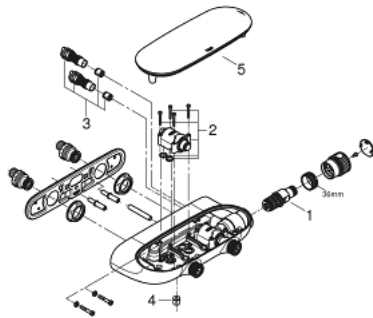

34 714 000 GROHTHERM SMARTCONTROL COMBI THERMOSTATIC SHOWER MIXER WITH 2 VALVES, EXPOSED/CONCEALED

PRODUCT DESCRIPTION

- Colour: chrome
- Wall mounted
- GROHE CoolTouch - no risk of scalding
- GROHE LongLife finish
- GROHE TurboStat - compact cartridge with wax thermoelement
- GROHE ProGrip - with knurl structure
- GROHE SafeStop - safety button at 38°C
- GROHE SafeStop Plus - optional temperature limiter at 43°C included
- GROHE EcoJoy - less water, perfect flow
- GROHE SmartControl - control the shower with intuitive push/turn button
- Includes various icons to customize push buttons
- GROHE EasyReach shower tray
- Shower bottom outlet 1/2"
- Multiple outlets can be run simultaneously
- Protected against backflow
- requires concealed body 26 449 000 – to be ordered separately

34 714 000 GROHTHERM SMARTCONTROL COMBI THERMOSTATIC SHOWER MIXER WITH 2 VALVES, EXPOSED/CONCEALED

SPARE PARTS, October 2018 – now

1: 1/2" Thermostatic compact cartridge (Spare part-nr. 47439000)

2: Cartridge (Spare part-nr. 48297000)

3: Non-return valve (Spare part-nr. 4901000M)

4: Non-return valve (Spare part-nr. 08565000)

5: Cover (Spare part-nr. 48482000)

6: Socket Spanner (Spare part-nr. 49059000)*

7: GROHE TurboStat cartridge 1/2" (Spare part-nr. 47175000)*