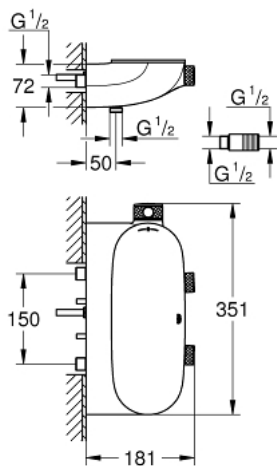

34 714 000 GROHTHERM SMARTCONTROL COMBI THERMOSTATIC SHOWER MIXER WITH 2 VALVES, EXPOSED/CONCEALED

PRODUCT DESCRIPTION

- Colour: chrome
- Wall mounted
- GROHE CoolTouch - no risk of scalding
- GROHE LongLife finish
- GROHE TurboStat - compact cartridge with wax thermoelement
- GROHE ProGrip - with knurl structure
- GROHE SafeStop - safety button at 38°C
- GROHE SafeStop Plus - optional temperature limiter at 43°C included
- GROHE EcoJoy - less water, perfect flow
- GROHE SmartControl - control the shower with intuitive push/turn button
- Includes various icons to customize push buttons
- GROHE EasyReach shower tray
- Shower bottom outlet 1/2"
- Multiple outlets can be run simultaneously
- Protected against backflow
- requires concealed body 26 449 000 – to be ordered separately

34 714 000 GROHTHERM SMARTCONTROL COMBI THERMOSTATIC SHOWER MIXER WITH 2 VALVES, EXPOSED/CONCEALED

SPARE PARTS, October 2018 – now

1: 1/2" Thermostatic compact cartridge (Spare part-nr. 47439000)

2: Cartridge (Spare part-nr. 48297000)

3: Non-return valve (Spare part-nr. 4901000M)

4: Non-return valve (Spare part-nr. 08565000)

5: Cover (Spare part-nr. 48482000)

6: Socket Spanner (Spare part-nr. 49059000)*

7: GROHE TurboStat cartridge 1/2" (Spare part-nr. 47175000)*