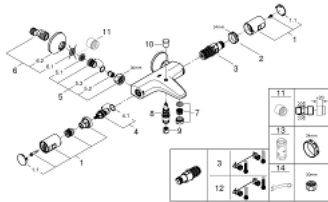

34 598 000 PRECISION START THERMOSTATIC BATH MIXER 1/2"

PRODUCT DESCRIPTION

- Colour: chrome
- Wall mounted
- GROHE LongLife finish
- GROHE TurboStat - compact cartridge with wax thermoelement
- GROHE SafeStop - safety button at 38°C
- GROHE SafeStop Plus - optional temperature limiter at 43°C included
- Automatic diverter: bath/shower
- volume handle with GROHE EcoButton (economy button with individually adjustable economy stop)
- Integrated mixed water shut off
- Ceramic headpart 1/2", 180°
- Shower bottom outlet 1/2"
- mousseur
- Built-in non-return valves
- Dirt strainers
- S-unions
- Metal escutcheon
- Protected against backflow
- GROHE QuickSpanner included in chrome variant only

34 598 000 PRECISION START THERMOSTATIC BATH MIXER 1/2"

SPARE PARTS, July 2018 – now

- 1: Handle (Spare part-nr. 47728000)
 - 1.1: Cover cap (Spare part-nr. 6458500M)
 - 2: Fitting ring (Spare part-nr. 47743000)
 - 3: 1/2" Thermostatic compact cartridge (Spare part-nr. 47439000)
 - 4: Ceramic cartridge (Spare part-nr. 45346000)
 - 4.1: O-ring (18,2 x 1,7mm) (Spare part-nr. 0392400M)
 - 5: Non-return valve (Spare part-nr. 47189000)
 - 5.1: Dirt Strainer (Spare part-nr. 0726400M)
 - 5.2: Non-return valve (Spare part-nr. 08565000)
 - 5.3: O-ring (17 x 2mm) (Spare part-nr. 0305500M)
 - 6: S-union (Spare part-nr. 12075000)
 - 6.1: Seal (Spare part-nr. 0138600M)
 - 6.2: Escutcheon (Spare part-nr. 0221000M)
 - 7: Flow control (Spare part-nr. 13952000)
 - 8: 3-Way Diverter Valve & Trim (Spare part-nr. 65655000)
 - 9: Non-return valve (Spare part-nr. 08565000)
 - 10: Diverter knob (Spare part-nr. 65648000)
 - 11: Extension 3/4" (Spare part-nr. 0713000M)*
 - 12: GROHE TurboStat cartridge 1/2" (Spare part-nr. 47175000)*
 - 13: Socket Spanner (Spare part-nr. 19332000)*
 - 14: Special spanner wrench (Spare part-nr. 19377000)*
- * Optional accessories