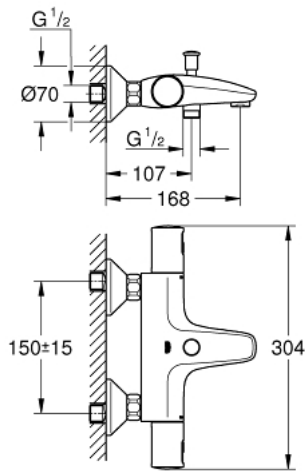

34 598 000 PRECISION START THERMOSTATIC BATH MIXER 1/2"

PRODUCT DESCRIPTION

- Colour: chrome
- Wall mounted
- GROHE LongLife finish
- GROHE TurboStat - compact cartridge with wax thermoelement
- GROHE SafeStop - safety button at 38°C
- GROHE SafeStop Plus - optional temperature limiter at 43°C included
- Automatic diverter: bath/shower
- volume handle with GROHE EcoButton (economy button with individually adjustable economy stop)
- Integrated mixed water shut off
- Ceramic headpart 1/2", 180°
- Shower bottom outlet 1/2"
- mousseur
- Built-in non-return valves
- Dirt strainers
- S-unions
- Metal escutcheon
- Protected against backflow
- GROHE QuickSpanner included in chrome variant only

34 598 000 PRECISION START THERMOSTATIC BATH MIXER 1/2"

SPARE PARTS, July 2018 – now

- 1: Handle (Spare part-nr. 47728000)
 - 1.1: Cover cap (Spare part-nr. 6458500M)
 - 2: Fitting ring (Spare part-nr. 47743000)
 - 3: 1/2" Thermostatic compact cartridge (Spare part-nr. 47439000)
 - 4: Ceramic cartridge (Spare part-nr. 45346000)
 - 4.1: O-ring (18,2 x 1,7mm) (Spare part-nr. 0392400M)
 - 5: Non-return valve (Spare part-nr. 47189000)
 - 5.1: Dirt Strainer (Spare part-nr. 0726400M)
 - 5.2: Non-return valve (Spare part-nr. 08565000)
 - 5.3: O-ring (17 x 2mm) (Spare part-nr. 0305500M)
 - 6: S-union (Spare part-nr. 12075000)
 - 6.1: Seal (Spare part-nr. 0138600M)
 - 6.2: Escutcheon (Spare part-nr. 0221000M)
 - 7: Flow control (Spare part-nr. 13952000)
 - 8: 3-Way Diverter Valve & Trim (Spare part-nr. 65655000)
 - 9: Non-return valve (Spare part-nr. 08565000)
 - 10: Diverter knob (Spare part-nr. 65648000)
 - 11: Extension 3/4" (Spare part-nr. 0713000M)*
 - 12: GROHE TurboStat cartridge 1/2" (Spare part-nr. 47175000)*
 - 13: Socket Spanner (Spare part-nr. 19332000)*
 - 14: Special spanner wrench (Spare part-nr. 19377000)*
- * Optional accessories