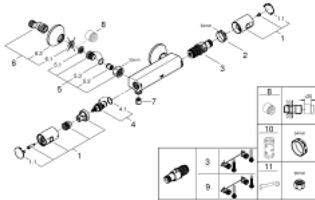

34 594 000 PRECISION START THERMOSTATIC SHOWER MIXER 1/2"

PRODUCT DESCRIPTION

- Colour: chrome
- Wall mounted
- GROHE LongLife finish
- GROHE TurboStat - compact cartridge with wax thermostatic element
- GROHE SafeStop - safety button at 38°C
- GROHE SafeStop Plus - optional temperature limiter at 43°C included
- volume handle with GROHE EcoButton (economy button with individually adjustable economy stop)
- Integrated mixed water shut off
- Ceramic headpart 1/2", 180°
- Shower bottom outlet 1/2"
- Built-in non-return valves
- Dirt strainers
- S-unions
- Metal escutcheon
- Protected against backflow
- GROHE QuickSpanner included in chrome variant only

34 594 000 PRECISION START THERMOSTATIC SHOWER MIXER 1/2"

SPARE PARTS, July 2018 – now

- 1: Handle (Spare part-nr. 47728000)
- 1.1: Cover cap (Spare part-nr. 6458500M)
- 2: Fitting ring (Spare part-nr. 47743000)
- 3: 1/2" Thermostatic compact cartridge (Spare part-nr. 47439000)
- 4: Ceramic cartridge (Spare part-nr. 45346000)
- 4.1: O-ring (18,2 x 1,7mm) (Spare part-nr. 0392400M)
- 5: Non-return valve (Spare part-nr. 47189000)
- 5.1: Dirt Strainer (Spare part-nr. 0726400M)
- 5.2: Non-return valve (Spare part-nr. 08565000)
- 5.3: O-ring (17 x 2mm) (Spare part-nr. 0305500M)
- 6: S-union (Spare part-nr. 12075000)
- 6.1: Seal (Spare part-nr. 0138600M)
- 6.2: Escutcheon (Spare part-nr. 0221000M)
- 7: Non-return valve (Spare part-nr. 08565000)
- 8: Extension 3/4" (Spare part-nr. 0713000M)*
- 9: GROHE TurboStat cartridge 1/2" (Spare part-nr. 47175000)*
- 10: Socket Spanner (Spare part-nr. 19332000)*
- 11: Special spanner wrench (Spare part-nr. 19377000)*