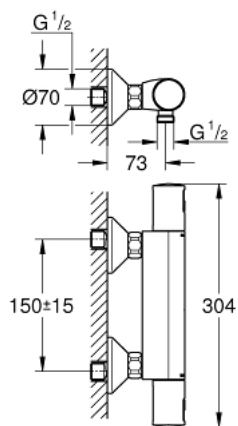

34 594 000 PRECISION START THERMOSTATIC SHOWER MIXER 1/2"

PRODUCT DESCRIPTION

- Colour: chrome
- Wall mounted
- GROHE LongLife finish
- GROHE TurboStat - compact cartridge with wax thermostatic element
- GROHE SafeStop - safety button at 38°C
- GROHE SafeStop Plus - optional temperature limiter at 43°C included
- volume handle with GROHE EcoButton (economy button with individually adjustable economy stop)
- Integrated mixed water shut off
- Ceramic headpart 1/2", 180°
- Shower bottom outlet 1/2"
- Built-in non-return valves
- Dirt strainers
- S-unions
- Metal escutcheon
- Protected against backflow
- GROHE QuickSpanner included in chrome variant only

34 594 000 PRECISION START THERMOSTATIC SHOWER MIXER 1/2"

SPARE PARTS, July 2018 – now

- 1: Handle (Spare part-nr. 47728000)
- 1.1: Cover cap (Spare part-nr. 6458500M)
- 2: Fitting ring (Spare part-nr. 47743000)
- 3: 1/2" Thermostatic compact cartridge (Spare part-nr. 47439000)
- 4: Ceramic cartridge (Spare part-nr. 45346000)
- 4.1: O-ring (18,2 x 1,7mm) (Spare part-nr. 0392400M)
- 5: Non-return valve (Spare part-nr. 47189000)
- 5.1: Dirt Strainer (Spare part-nr. 0726400M)
- 5.2: Non-return valve (Spare part-nr. 08565000)
- 5.3: O-ring (17 x 2mm) (Spare part-nr. 0305500M)
- 6: S-union (Spare part-nr. 12075000)
- 6.1: Seal (Spare part-nr. 0138600M)
- 6.2: Escutcheon (Spare part-nr. 0221000M)
- 7: Non-return valve (Spare part-nr. 08565000)
- 8: Extension 3/4" (Spare part-nr. 0713000M)*
- 9: GROHE TurboStat cartridge 1/2" (Spare part-nr. 47175000)*
- 10: Socket Spanner (Spare part-nr. 19332000)*
- 11: Special spanner wrench (Spare part-nr. 19377000)*