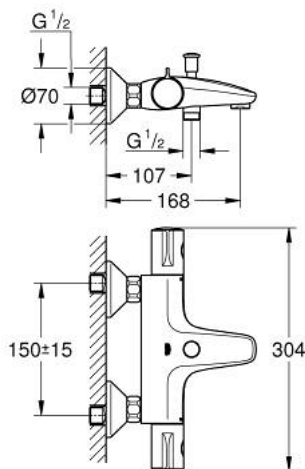

34 567 000 **GROHTHERM 800 THERMOSTATIC BATH MIXER 1/2"**

PRODUCT DESCRIPTION

- Colour: chrome
- Wall mounted
- GROHE LongLife finish
- GROHE SafeStop - safety button at 38°C
- GROHE SafeStop Plus - optional temperature limiter at 43°C included
- GROHE TurboStat - compact cartridge with wax thermoelement
- Integrated mixed water shut off
- Automatic diverter: bath/shower
- volume handle with GROHE EcoButton (economy button with individually adjustable economy stop)
- Ceramic headpart 1/2", 180°
- Shower bottom outlet 1/2"
- mousseur
- Built-in non-return valves
- Dirt strainers
- Protected against backflow
- S-unions
- Metal escutcheon

34 567 000 GROHTHERM 800 THERMOSTATIC BATH MIXER 1/2"

SPARE PARTS, February 2014 – now

- 1: Temperature control handle (Spare part-nr. 47981000)
- 2: Fitting ring (Spare part-nr. 47743000)
- 3: 1/2" Thermostatic compact cartridge (Spare part-nr. 47439000)
- 4: Shut-off handle (Spare part-nr. 47980000)
- 5: Ceramic cartridge (Spare part-nr. 45346000)
- 5.1: O-ring (18,2 x 1,7mm) (Spare part-nr. 0392400M)
- 6: Non-return valve (Spare part-nr. 47189000)
- 6.1: Dirt Strainer (Spare part-nr. 0726400M)
- 6.2: Non-return valve (Spare part-nr. 08565000)
- 6.3: O-ring (17 x 2mm) (Spare part-nr. 0305500M)
- 7: S-union (Spare part-nr. 12075000)
- 7.1: Seal (Spare part-nr. 0138600M)
- 7.2: Escutcheon (Spare part-nr. 0221000M)
- 8: Flow control (Spare part-nr. 13952000)
- 9: Diverter knob (Spare part-nr. 65648000)
- 10: 3-Way Diverter Valve & Trim (Spare part-nr. 65655000)
- 11: Non-return valve (Spare part-nr. 08565000)
- 12: Extension 3/4" (Spare part-nr. 0713000M)*
- 13: Special spanner wrench (Spare part-nr. 19377000)*
- 14: Socket Spanner (Spare part-nr. 19332000)*
- 15: 1/2" Thermostatic compact cartridge (Spare part-nr. 47175000)*