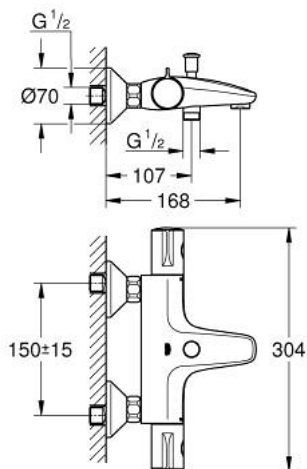

34 567 000 **GROHTHERM 800 THERMOSTATIC BATH MIXER 1/2"**

**PRODUCT DESCRIPTION**

- Colour: chrome
- Wall mounted
- GROHE LongLife finish
- GROHE SafeStop - safety button at 38°C
- GROHE SafeStop Plus - optional temperature limiter at 43°C included
- GROHE TurboStat - compact cartridge with wax thermoelement
- Integrated mixed water shut off
- Automatic diverter: bath/shower
- volume handle
- FlowControl Button - One-button switch to full water flow
- individually adjustable stop
- Ceramic headpart 1/2", 180°
- Shower bottom outlet 1/2"
- mousseur
- Built-in non-return valves
- Dirt strainers
- Protected against backflow
- S-unions
- Metal escutcheon

## 34 567 000 GROHTHERM 800 THERMOSTATIC BATH MIXER 1/2"

### SPARE PARTS, February 2014 – now

- 1: Temperature control handle (Spare part-nr. 47981000)
- 2: Fitting ring (Spare part-nr. 47743000)
- 3: 1/2" Thermostatic compact cartridge (Spare part-nr. 47439000)
- 4: Shut-off handle (Spare part-nr. 47980000)
- 5: Ceramic cartridge (Spare part-nr. 45346000)
- 5.1: O-ring (18,2 x 1,7mm) (Spare part-nr. 0392400M)
- 6: Non-return valve (Spare part-nr. 47189000)
- 6.1: Dirt Strainer (Spare part-nr. 0726400M)
- 6.2: Non-return valve (Spare part-nr. 08565000)
- 6.3: O-ring (17 x 2mm) (Spare part-nr. 0305500M)
- 7: S-union (Spare part-nr. 12075000)
- 7.1: Seal (Spare part-nr. 0138600M)
- 7.2: Escutcheon (Spare part-nr. 0221000M)
- 8: Flow control (Spare part-nr. 13952000)
- 9: Diverter knob (Spare part-nr. 65648000)
- 10: 3-Way Diverter Valve & Trim (Spare part-nr. 65655000)
- 11: Non-return valve (Spare part-nr. 08565000)
- 12: Extension 3/4" (Spare part-nr. 0713000M)\*
- 13: Special spanner wrench (Spare part-nr. 19377000)\*
- 14: Socket Spanner (Spare part-nr. 19332000)\*
- 15: 1/2" Thermostatic compact cartridge (Spare part-nr. 47175000)\*