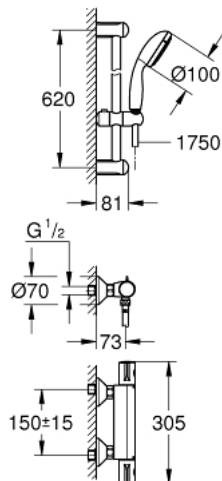

## 34 565 001 GROHTHERM 800 THERMOSTATIC SHOWER MIXER 1/2" WITH SHOWER SET

### PRODUCT DESCRIPTION

- Colour: chrome
- Consisting of:
  - Grohtherm 800 thermostatic shower mixer 1/2"
  - (34 558 000)
  - Tempesta shower rail set II, 600 mm (27 598)

### SPARE PARTS, April 2017 – now

- 1: Temperature control handle (Spare part-nr. 47981000)
- 2: Fitting ring (Spare part-nr. 47743000)
- 3: 1/2" Thermostatic compact cartridge (Spare part-nr. 47439000)
- 4: Shut-off handle (Spare part-nr. 47980000)
- 5: Ceramic cartridge (Spare part-nr. 45346000)
- 5.1: O-ring (18,2 x 1,7mm) (Spare part-nr. 0392400M)
- 6: Non-return valve (Spare part-nr. 08565000)
- 7: Non-return valve (Spare part-nr. 47189000)
- 7.1: Dirt Strainer (Spare part-nr. 0726400M)
- 7.2: Non-return valve (Spare part-nr. 08565000)
- 7.3: O-ring (17 x 2mm) (Spare part-nr. 0305500M)
- 8: S-union (Spare part-nr. 12075000)
- 8.1: Seal (Spare part-nr. 0138600M)
- 8.2: Escutcheon (Spare part-nr. 0221000M)
- 9: Glide element (Spare part-nr. 48099000)
- 10: Shower bar holder (Spare part-nr. 48098000)
- 11: Dirt strainer (Spare part-nr. 0700200M)
- 12: Extension 3/4" (Spare part-nr. 0713000M)\*
- 13: Special spanner wrench (Spare part-nr. 19377000)\*
- 14: Socket Spanner (Spare part-nr. 19332000)\*
- 15: GROHE TurboStat cartridge 1/2" (Spare part-nr. 47175000)\*