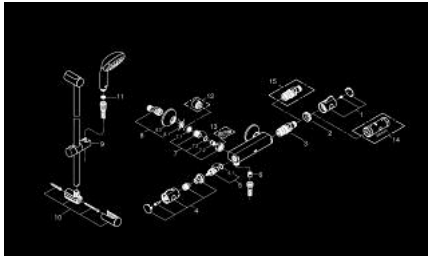

## 34 565 001 GROHTHERM 800 THERMOSTATIC SHOWER MIXER 1/2" WITH SHOWER SET

### PRODUCT DESCRIPTION

- Colour: chrome
- Consisting of:
  - Grohtherm 800 thermostatic shower mixer 1/2"
  - (34 558 000)
  - Tempesta shower rail set II, 600 mm (27 598)

### SPARE PARTS, April 2017 – now

- 1: Temperature control handle (Spare part-nr. 47981000)
- 2: Fitting ring (Spare part-nr. 47743000)
- 3: 1/2" Thermostatic compact cartridge (Spare part-nr. 47439000)
- 4: Shut-off handle (Spare part-nr. 47980000)
- 5: Ceramic cartridge (Spare part-nr. 45346000)
- 5.1: O-ring (18,2 x 1,7mm) (Spare part-nr. 0392400M)
- 6: Non-return valve (Spare part-nr. 08565000)
- 7: Non-return valve (Spare part-nr. 47189000)
- 7.1: Dirt Strainer (Spare part-nr. 0726400M)
- 7.2: Non-return valve (Spare part-nr. 08565000)
- 7.3: O-ring (17 x 2mm) (Spare part-nr. 0305500M)
- 8: S-union (Spare part-nr. 12075000)
- 8.1: Seal (Spare part-nr. 0138600M)
- 8.2: Escutcheon (Spare part-nr. 0221000M)
- 9: Glide element (Spare part-nr. 48099000)
- 10: Shower bar holder (Spare part-nr. 48098000)
- 11: Dirt strainer (Spare part-nr. 0700200M)
- 12: Extension 3/4" (Spare part-nr. 0713000M)\*
- 13: Special spanner wrench (Spare part-nr. 19377000)\*
- 14: Socket Spanner (Spare part-nr. 19332000)\*
- 15: GROHE TurboStat cartridge 1/2" (Spare part-nr. 47175000)\*