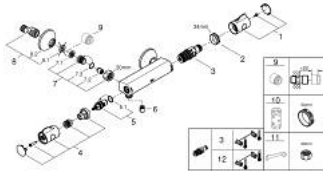

## 34 558 000 GROHTHERM 800 THERMOSTATIC SHOWER MIXER 1/2"

### PRODUCT DESCRIPTION

- Colour: chrome
- Wall mounted
- GROHE LongLife finish
- GROHE SafeStop - safety button at 38°C
- GROHE SafeStop Plus - optional temperature limiter at 43°C included
- GROHE TurboStat - compact cartridge with wax thermoelement
- Integrated mixed water shut off
- volume handle
- FlowControl Button - One-button switch to full water flow
- individually adjustable stop
- Ceramic headpart 1/2", 180°
- Shower bottom outlet 1/2"
- Dirt strainers
- Built-in non-return valves
- Protected against backflow
- S-unions
- Metal escutcheon

### SPARE PARTS, February 2014 – now

- 1: Temperature control handle (Spare part-nr. 47981000)
- 2: Fitting ring (Spare part-nr. 47743000)
- 3: 1/2" Thermostatic compact cartridge (Spare part-nr. 47439000)
- 4: Shut-off handle (Spare part-nr. 47980000)
- 5: Ceramic cartridge (Spare part-nr. 45346000)
- 5.1: O-ring (18,2 x 1,7mm) (Spare part-nr. 0392400M)
- 6: Non-return valve (Spare part-nr. 08565000)
- 7: Non-return valve (Spare part-nr. 47189000)
- 7.1: Dirt Strainer (Spare part-nr. 0726400M)
- 7.2: Non-return valve (Spare part-nr. 08565000)
- 7.3: O-ring (17 x 2mm) (Spare part-nr. 0305500M)
- 8: S-union (Spare part-nr. 12075000)
- 8.1: Seal (Spare part-nr. 0138600M)
- 8.2: Escutcheon (Spare part-nr. 0221000M)
- 9: Extension 3/4" (Spare part-nr. 0713000M)\*
- 10: Socket Spanner (Spare part-nr. 19332000)\*
- 11: Special spanner wrench (Spare part-nr. 19377000)\*
- 12: 1/2" Thermostatic compact cartridge (Spare part-nr. 47175000)\*