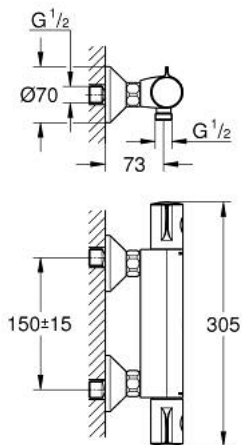

34 558 000 **GROHTHERM 800 THERMOSTATIC SHOWER MIXER 1/2"**

PRODUCT DESCRIPTION

- Colour: chrome
- Wall mounted
- GROHE LongLife finish
- GROHE SafeStop - safety button at 38°C
- GROHE SafeStop Plus - optional temperature limiter at 43°C included
- GROHE TurboStat - compact cartridge with wax thermoelement
- Integrated mixed water shut off
- volume handle with GROHE EcoButton (economy button with individually adjustable economy stop)
- Ceramic headpart 1/2", 180°
- Shower bottom outlet 1/2"
- Dirt strainers
- Built-in non-return valves
- Protected against backflow
- S-unions
- Metal escutcheon

34 558 000 GROHTHERM 800 THERMOSTATIC SHOWER MIXER 1/2"

SPARE PARTS, February 2014 – now

- 1: Temperature control handle (Spare part-nr. 47981000)
- 2: Fitting ring (Spare part-nr. 47743000)
- 3: 1/2" Thermostatic compact cartridge (Spare part-nr. 47439000)
- 4: Shut-off handle (Spare part-nr. 47980000)
- 5: Ceramic cartridge (Spare part-nr. 45346000)
- 5.1: O-ring (18,2 x 1,7mm) (Spare part-nr. 0392400M)
- 6: Non-return valve (Spare part-nr. 08565000)
- 7: Non-return valve (Spare part-nr. 47189000)
- 7.1: Dirt Strainer (Spare part-nr. 0726400M)
- 7.2: Non-return valve (Spare part-nr. 08565000)
- 7.3: O-ring (17 x 2mm) (Spare part-nr. 0305500M)
- 8: S-union (Spare part-nr. 12075000)
- 8.1: Seal (Spare part-nr. 0138600M)
- 8.2: Escutcheon (Spare part-nr. 0221000M)
- 9: Extension 3/4" (Spare part-nr. 0713000M)*
- 10: Socket Spanner (Spare part-nr. 19332000)*
- 11: Special spanner wrench (Spare part-nr. 19377000)*
- 12: 1/2" Thermostatic compact cartridge (Spare part-nr. 47175000)*