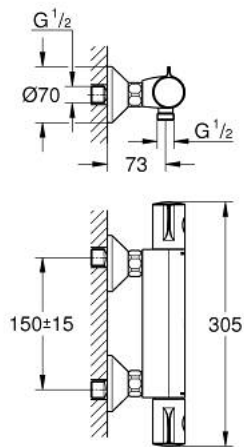

## 34 558 000 GROHTHERM 800 THERMOSTATIC SHOWER MIXER 1/2"

### PRODUCT DESCRIPTION

- Colour: chrome
- Wall mounted
- GROHE LongLife finish
- GROHE SafeStop - safety button at 38°C
- GROHE SafeStop Plus - optional temperature limiter at 43°C included
- GROHE TurboStat - compact cartridge with wax thermoelement
- Integrated mixed water shut off
- volume handle
- FlowControl Button - One-button switch to full water flow
- individually adjustable stop
- Ceramic headpart 1/2", 180°
- Shower bottom outlet 1/2"
- Dirt strainers
- Built-in non-return valves
- Protected against backflow
- S-unions
- Metal escutcheon

### SPARE PARTS, February 2014 – now

- 1: Temperature control handle (Spare part-nr. 47981000)
- 2: Fitting ring (Spare part-nr. 47743000)
- 3: 1/2" Thermostatic compact cartridge (Spare part-nr. 47439000)
- 4: Shut-off handle (Spare part-nr. 47980000)
- 5: Ceramic cartridge (Spare part-nr. 45346000)
- 5.1: O-ring (18,2 x 1,7mm) (Spare part-nr. 0392400M)
- 6: Non-return valve (Spare part-nr. 08565000)
- 7: Non-return valve (Spare part-nr. 47189000)
- 7.1: Dirt Strainer (Spare part-nr. 0726400M)
- 7.2: Non-return valve (Spare part-nr. 08565000)
- 7.3: O-ring (17 x 2mm) (Spare part-nr. 0305500M)
- 8: S-union (Spare part-nr. 12075000)
- 8.1: Seal (Spare part-nr. 0138600M)
- 8.2: Escutcheon (Spare part-nr. 0221000M)
- 9: Extension 3/4" (Spare part-nr. 0713000M)\*
- 10: Socket Spanner (Spare part-nr. 19332000)\*
- 11: Special spanner wrench (Spare part-nr. 19377000)\*
- 12: 1/2" Thermostatic compact cartridge (Spare part-nr. 47175000)\*