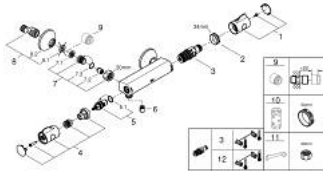

34 558 000 GROHTHERM 800 THERMOSTATIC SHOWER MIXER 1/2"

SPARE PARTS, February 2014 – now

- 1: Temperature control handle (Spare part-nr. 47981000)
- 2: Fitting ring (Spare part-nr. 47743000)
- 3: 1/2" Thermostatic compact cartridge (Spare part-nr. 47439000)
- 4: Shut-off handle (Spare part-nr. 47980000)
- 5: Ceramic cartridge (Spare part-nr. 45346000)
- 5.1: O-ring (18,2 x 1,7mm) (Spare part-nr. 0392400M)
- 6: Non-return valve (Spare part-nr. 08565000)
- 7: Non-return valve (Spare part-nr. 47189000)
- 7.1: Dirt Strainer (Spare part-nr. 0726400M)
- 7.2: Non-return valve (Spare part-nr. 08565000)
- 7.3: O-ring (17 x 2mm) (Spare part-nr. 0305500M)
- 8: S-union (Spare part-nr. 12075000)
- 8.1: Seal (Spare part-nr. 0138600M)
- 8.2: Escutcheon (Spare part-nr. 0221000M)
- 9: Extension 3/4" (Spare part-nr. 0713000M)*
- 10: Socket Spanner (Spare part-nr. 19332000)*
- 11: Special spanner wrench (Spare part-nr. 19377000)*
- 12: 1/2" Thermostatic compact cartridge (Spare part-nr. 47175000)*

* Optional accessories