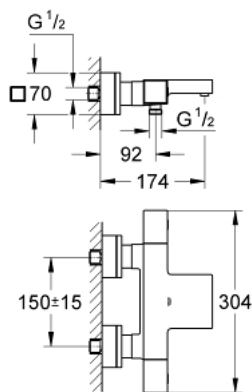

34 497 000 **GROHTHERM CUBE THERMOSTATIC BATH MIXER 1/2"**

**PRODUCT DESCRIPTION**

- Colour: chrome
- Wall mounted
- GROHE LongLife finish
- GROHE SafeStop - safety button at 38°C
- GROHE SafeStop Plus - optional temperature limiter at 43°C included
- GROHE TurboStat - compact cartridge with wax thermoelement
- Integrated mixed water shut off
- GROHE AquaDimmer with multiple function:
  - FlowControl Button, one-button switch for full water flow to the shower
  - Flow control
  - Diverter: bath/shower
- Shower bottom outlet 1/2"
- spray pattern: GROHE XL Waterfall
- Flow straightener
- Built-in non-return valves
- Dirt strainers
- Protected against backflow
- Covered S-unions

## 34 497 000 GROHTHERM CUBE THERMOSTATIC BATH MIXER 1/2"

### SPARE PARTS, January 2013 – now

- 1: Shut-off handle (Spare part-nr. 47960000)
- 1.1: Cover cap (Spare part-nr. 4795900M)
- 2: Stop ring (Spare part-nr. 47922000)
- 3: Aquadimmer (Spare part-nr. 47364000)
- 4: Water flow (Spare part-nr. 47887000)
- 5: Temperature control handle (Spare part-nr. 47958000)
- 5.1: Cover cap (Spare part-nr. 4795900M)
- 6: Fitting ring (Spare part-nr. 47743000)
- 7: 1/2" Thermostatic compact cartridge (Spare part-nr. 47439000)
- 8: Non-return valve (Spare part-nr. 47189000)
- 8.1: Dirt Strainer (Spare part-nr. 0726400M)
- 8.2: Non-return valve (Spare part-nr. 08565000)
- 8.3: O-ring (17 x 2mm) (Spare part-nr. 0305500M)
- 9: S-union (Spare part-nr. 47824000)
- 10: Water flow (Spare part-nr. 47924000)
- 11: Extension set (1 3/16") (Spare part-nr. 46238000)\*
- 12: Socket Spanner (Spare part-nr. 19332000)\*
- 13: GROHE TurboStat cartridge 1/2" (Spare part-nr. 47175000)\*
- 14: Special spanner wrench (Spare part-nr. 19377000)\*