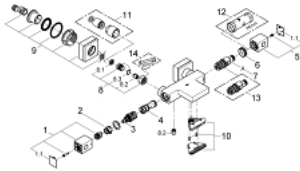

34 497 000 GROHTHERM CUBE THERMOSTATIC BATH MIXER 1/2"

SPARE PARTS, January 2013 – now

- 1: Shut-off handle (Spare part-nr. 47960000)
- 1.1: Cover cap (Spare part-nr. 4795900M)
- 2: Stop ring (Spare part-nr. 47922000)
- 3: Aquadimmer (Spare part-nr. 47364000)
- 4: Water flow (Spare part-nr. 47887000)
- 5: Temperature control handle (Spare part-nr. 47958000)
- 5.1: Cover cap (Spare part-nr. 4795900M)
- 6: Fitting ring (Spare part-nr. 47743000)
- 7: 1/2" Thermostatic compact cartridge (Spare part-nr. 47439000)
- 8: Non-return valve (Spare part-nr. 47189000)
- 8.1: Dirt Strainer (Spare part-nr. 0726400M)
- 8.2: Non-return valve (Spare part-nr. 08565000)
- 8.3: O-ring (17 x 2mm) (Spare part-nr. 0305500M)
- 9: S-union (Spare part-nr. 47824000)
- 10: Water flow (Spare part-nr. 47924000)
- 11: Extension set (1 3/16") (Spare part-nr. 46238000)*
- 12: Socket Spanner (Spare part-nr. 19332000)*
- 13: GROHE TurboStat cartridge 1/2" (Spare part-nr. 47175000)*
- 14: Special spanner wrench (Spare part-nr. 19377000)*

* Optional accessories