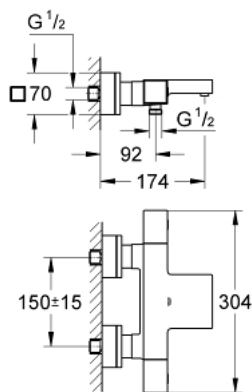

34 497 000 **GROHTHERM CUBE THERMOSTATIC BATH MIXER 1/2"**

PRODUCT DESCRIPTION

- Colour: chrome
- Wall mounted
- GROHE LongLife finish
- GROHE SafeStop - safety button at 38°C
- GROHE SafeStop Plus - optional temperature limiter at 43°C included
- GROHE TurboStat - compact cartridge with wax thermoelement
- Integrated mixed water shut off
- GROHE AquaDimmer with multiple function:
- Integrated GROHE EcoButton (economy button with economy stop for shower)
- Flow control
- Diverter: bath/shower
- Shower bottom outlet 1/2"
- spray pattern: GROHE XL Waterfall
- Flow straightener
- Built-in non-return valves
- Dirt strainers
- Protected against backflow
- Covered S-unions

34 497 000 GROHTHERM CUBE THERMOSTATIC BATH MIXER 1/2"

SPARE PARTS, January 2013 – now

- 1: Shut-off handle (Spare part-nr. 47960000)
- 1.1: Cover cap (Spare part-nr. 4795900M)
- 2: Stop ring (Spare part-nr. 47922000)
- 3: Aquadimmer (Spare part-nr. 47364000)
- 4: Water flow (Spare part-nr. 47887000)
- 5: Temperature control handle (Spare part-nr. 47958000)
- 5.1: Cover cap (Spare part-nr. 4795900M)
- 6: Fitting ring (Spare part-nr. 47743000)
- 7: 1/2" Thermostatic compact cartridge (Spare part-nr. 47439000)
- 8: Non-return valve (Spare part-nr. 47189000)
- 8.1: Dirt Strainer (Spare part-nr. 0726400M)
- 8.2: Non-return valve (Spare part-nr. 08565000)
- 8.3: O-ring (17 x 2mm) (Spare part-nr. 0305500M)
- 9: S-union (Spare part-nr. 47824000)
- 10: Water flow (Spare part-nr. 47924000)
- 11: Extension set (1 3/16") (Spare part-nr. 46238000)*
- 12: Socket Spanner (Spare part-nr. 19332000)*
- 13: GROHE TurboStat cartridge 1/2" (Spare part-nr. 47175000)*
- 14: Special spanner wrench (Spare part-nr. 19377000)*