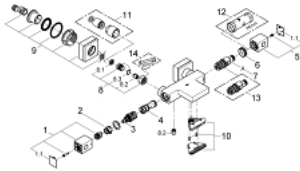

34 497 000 **GROHTHERM CUBE THERMOSTATIC BATH MIXER 1/2"**

PRODUCT DESCRIPTION

- Colour: chrome
- Wall mounted
- GROHE LongLife finish
- GROHE SafeStop - safety button at 38°C
- GROHE SafeStop Plus - optional temperature limiter at 43°C included
- GROHE TurboStat - compact cartridge with wax thermoelement
- Integrated mixed water shut off
- GROHE AquaDimmer with multiple function:
- Integrated GROHE EcoButton (economy button with economy stop for shower)
- Flow control
- Diverter: bath/shower
- Shower bottom outlet 1/2"
- spray pattern: GROHE XL Waterfall
- Flow straightener
- Built-in non-return valves
- Dirt strainers
- Protected against backflow
- Covered S-unions

34 497 000 GROHTHERM CUBE THERMOSTATIC BATH MIXER 1/2"

SPARE PARTS, January 2013 – now

- 1: Shut-off handle (Spare part-nr. 47960000)
- 1.1: Cover cap (Spare part-nr. 4795900M)
- 2: Stop ring (Spare part-nr. 47922000)
- 3: Aquadimmer (Spare part-nr. 47364000)
- 4: Water flow (Spare part-nr. 47887000)
- 5: Temperature control handle (Spare part-nr. 47958000)
- 5.1: Cover cap (Spare part-nr. 4795900M)
- 6: Fitting ring (Spare part-nr. 47743000)
- 7: 1/2" Thermostatic compact cartridge (Spare part-nr. 47439000)
- 8: Non-return valve (Spare part-nr. 47189000)
- 8.1: Dirt Strainer (Spare part-nr. 0726400M)
- 8.2: Non-return valve (Spare part-nr. 08565000)
- 8.3: O-ring (17 x 2mm) (Spare part-nr. 0305500M)
- 9: S-union (Spare part-nr. 47824000)
- 10: Water flow (Spare part-nr. 47924000)
- 11: Extension set (1 3/16") (Spare part-nr. 46238000)*
- 12: Socket Spanner (Spare part-nr. 19332000)*
- 13: GROHE TurboStat cartridge 1/2" (Spare part-nr. 47175000)*
- 14: Special spanner wrench (Spare part-nr. 19377000)*