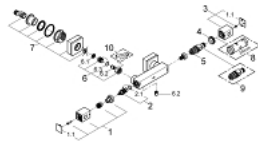

## 34 488 000 GROHTHERM CUBE THERMOSTATIC SHOWER MIXER 1/2"

### PRODUCT DESCRIPTION

- Colour: chrome
- Wall mounted
- GROHE LongLife finish
- GROHE SafeStop - safety button at 38°C
- GROHE SafeStop Plus - optional temperature limiter at 43°C included
- GROHE TurboStat - compact cartridge with wax thermoelement
- Integrated mixed water shut off
- volume handle with GROHE EcoButton (economy button with individually adjustable economy stop)
- Carbodur ceramic headpart 1/2", 180°
- Shower bottom outlet 1/2"
- Built-in non-return valves
- Dirt strainers
- Protected against backflow
- Covered S-unions

### SPARE PARTS, January 2013 – now

- 1: Shut-off handle (Spare part-nr. 47964000)
- 1.1: Cover cap (Spare part-nr. 4795900M)
- 2: Ceramic cartridge (Spare part-nr. 45346000)
- 2.1: O-ring (18,2 x 1,7mm) (Spare part-nr. 0392400M)
- 3: Temperature control handle (Spare part-nr. 47958000)
- 3.1: Cover cap (Spare part-nr. 4795900M)
- 4: Fitting ring (Spare part-nr. 47743000)
- 5: 1/2" Thermostatic compact cartridge (Spare part-nr. 47439000)
- 6: Non-return valve (Spare part-nr. 47189000)
- 6.1: Dirt Strainer (Spare part-nr. 0726400M)
- 6.2: Non-return valve (Spare part-nr. 08565000)
- 6.3: O-ring (17 x 2mm) (Spare part-nr. 0305500M)
- 7: S-union (Spare part-nr. 47824000)
- 8: Socket Spanner (Spare part-nr. 19332000)\*
- 9: GROHE TurboStat cartridge 1/2" (Spare part-nr. 47175000)\*
- 10: Special spanner wrench (Spare part-nr. 19377000)\*