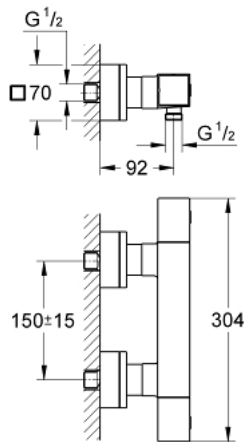

34 488 000 GROHTHERM CUBE THERMOSTATIC SHOWER MIXER 1/2"

PRODUCT DESCRIPTION

- Colour: chrome
- Wall mounted
- GROHE LongLife finish
- GROHE SafeStop - safety button at 38°C
- GROHE SafeStop Plus - optional temperature limiter at 43°C included
- GROHE TurboStat - compact cartridge with wax thermoelement
- Integrated mixed water shut off
- volume handle with FlowControl Button (button with individually adjustable stop)
- Carborundum ceramic headpart 1/2", 180°
- Shower bottom outlet 1/2"
- Built-in non-return valves
- Dirt strainers
- Protected against backflow
- Covered S-unions

34 488 000 GROHTHERM CUBE THERMOSTATIC SHOWER MIXER 1/2"

SPARE PARTS, January 2013 – now

- 1: Shut-off handle (Spare part-nr. 47964000)
- 1.1: Cover cap (Spare part-nr. 4795900M)
- 2: Ceramic cartridge (Spare part-nr. 45346000)
- 2.1: O-ring (18,2 x 1,7mm) (Spare part-nr. 0392400M)
- 3: Temperature control handle (Spare part-nr. 47958000)
- 3.1: Cover cap (Spare part-nr. 4795900M)
- 4: Fitting ring (Spare part-nr. 47743000)
- 5: 1/2" Thermostatic compact cartridge (Spare part-nr. 47439000)
- 6: Non-return valve (Spare part-nr. 47189000)
- 6.1: Dirt Strainer (Spare part-nr. 0726400M)
- 6.2: Non-return valve (Spare part-nr. 08565000)
- 6.3: O-ring (17 x 2mm) (Spare part-nr. 0305500M)
- 7: S-union (Spare part-nr. 47824000)
- 8: Socket Spanner (Spare part-nr. 19332000)*
- 9: GROHE TurboStat cartridge 1/2" (Spare part-nr. 47175000)*
- 10: Special spanner wrench (Spare part-nr. 19377000)*