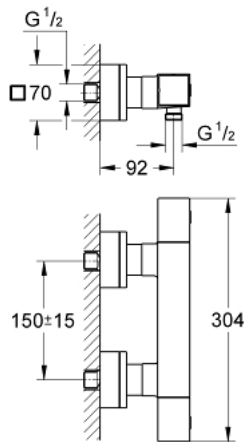

## 34 488 000 GROHTHERM CUBE THERMOSTATIC SHOWER MIXER 1/2"

### PRODUCT DESCRIPTION

- Colour: chrome
- Wall mounted
- GROHE LongLife finish
- GROHE SafeStop - safety button at 38°C
- GROHE SafeStop Plus - optional temperature limiter at 43°C included
- GROHE TurboStat - compact cartridge with wax thermoelement
- Integrated mixed water shut off
- volume handle with GROHE EcoButton (economy button with individually adjustable economy stop)
- Carbodur ceramic headpart 1/2", 180°
- Shower bottom outlet 1/2"
- Built-in non-return valves
- Dirt strainers
- Protected against backflow
- Covered S-unions

### SPARE PARTS, January 2013 – now

- 1: Shut-off handle (Spare part-nr. 47964000)
- 1.1: Cover cap (Spare part-nr. 4795900M)
- 2: Ceramic cartridge (Spare part-nr. 45346000)
- 2.1: O-ring (18,2 x 1,7mm) (Spare part-nr. 0392400M)
- 3: Temperature control handle (Spare part-nr. 47958000)
- 3.1: Cover cap (Spare part-nr. 4795900M)
- 4: Fitting ring (Spare part-nr. 47743000)
- 5: 1/2" Thermostatic compact cartridge (Spare part-nr. 47439000)
- 6: Non-return valve (Spare part-nr. 47189000)
- 6.1: Dirt Strainer (Spare part-nr. 0726400M)
- 6.2: Non-return valve (Spare part-nr. 08565000)
- 6.3: O-ring (17 x 2mm) (Spare part-nr. 0305500M)
- 7: S-union (Spare part-nr. 47824000)
- 8: Socket Spanner (Spare part-nr. 19332000)\*
- 9: GROHE TurboStat cartridge 1/2" (Spare part-nr. 47175000)\*
- 10: Special spanner wrench (Spare part-nr. 19377000)\*