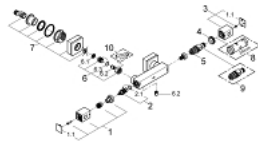

34 488 000 GROHTHERM CUBE THERMOSTATIC SHOWER MIXER 1/2"

SPARE PARTS, January 2013 – now

- 1: Shut-off handle (Spare part-nr. 47964000)
- 1.1: Cover cap (Spare part-nr. 4795900M)
- 2: Ceramic cartridge (Spare part-nr. 45346000)
- 2.1: O-ring (18,2 x 1,7mm) (Spare part-nr. 0392400M)
- 3: Temperature control handle (Spare part-nr. 47958000)
- 3.1: Cover cap (Spare part-nr. 4795900M)
- 4: Fitting ring (Spare part-nr. 47743000)
- 5: 1/2" Thermostatic compact cartridge (Spare part-nr. 47439000)
- 6: Non-return valve (Spare part-nr. 47189000)
- 6.1: Dirt Strainer (Spare part-nr. 0726400M)
- 6.2: Non-return valve (Spare part-nr. 08565000)
- 6.3: O-ring (17 x 2mm) (Spare part-nr. 0305500M)
- 7: S-union (Spare part-nr. 47824000)
- 8: Socket Spanner (Spare part-nr. 19332000)*
- 9: GROHE TurboStat cartridge 1/2" (Spare part-nr. 47175000)*
- 10: Special spanner wrench (Spare part-nr. 19377000)*

* Optional accessories