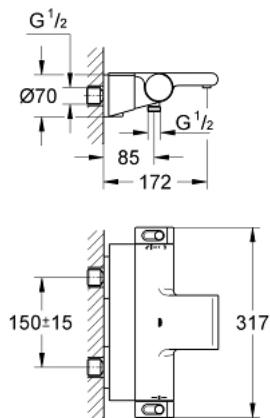

34 464 001 GROHTHERM 2000 THERMOSTATIC BATH MIXER 1/2"

PRODUCT DESCRIPTION

- Colour: chrome
- Wall mounted
- 100% GROHE CoolTouch consisting of safety housing + S-unions with CoolTouch escutcheons
- GROHE LongLife finish
- GROHE Aqua Paddles, ergonomically shaped handles
- GROHE SafeStop - safety button at 38°C
- GROHE SafeStop Plus - optional temperature limiter at 43°C included
- GROHE TurboStat - compact cartridge with wax thermoelement
- Integrated mixed water shut off
- GROHE AquaDimmer with multiple function:
 - Integrated GROHE EcoButton (economy button with economy stop for shower)
- Flow control
- Diverter: bath/shower
- Shower bottom outlet 1/2"
- spray pattern: GROHE XL Waterfall
- Flow straightener
- Built-in non-return valves
- Dirt strainers
- Protected against backflow
- covered S-unions, CoolTouch escutcheons with wall sealing
- GROHE EasyReach shower tray
- removable for easy cleaning

34 464 001 GROHTHERM 2000 THERMOSTATIC BATH MIXER 1/2"

SPARE PARTS, February 2012 – now

- 1: Shut-off handle (Spare part-nr. 47923000)
- 1.1: Cover cap (Spare part-nr. 4788300M)
- 2: Stop (Spare part-nr. 47925000)
- 3: Aquadimmer (Spare part-nr. 12433000)
- 4: Water flow (Spare part-nr. 47751000)
- 5: Temperature control handle (Spare part-nr. 47917000)
- 5.1: Cover cap (Spare part-nr. 4788300M)
- 6: Fitting ring (Spare part-nr. 47743000)
- 7: 1/2" Thermostatic compact cartridge (Spare part-nr. 47439000)
- 8: Non-return valve (Spare part-nr. 47189000)
- 8.1: Dirt Strainer (Spare part-nr. 0726400M)
- 8.2: Non-return valve (Spare part-nr. 08565000)
- 8.3: O-ring (17 x 2mm) (Spare part-nr. 0305500M)
- 9: S-union (Spare part-nr. 12693000)
- 10: Water flow (Spare part-nr. 47924000)
- 11: GROHE EasyReach shower tray (Spare part-nr. 18608001)
- 12: Extension set (1 3/16") (Spare part-nr. 46238000)*
- 13: Socket Spanner (Spare part-nr. 19332000)*
- 14: 1/2" Thermostatic compact cartridge (Spare part-nr. 47175000)*
- 15: Special spanner wrench (Spare part-nr. 19377000)*