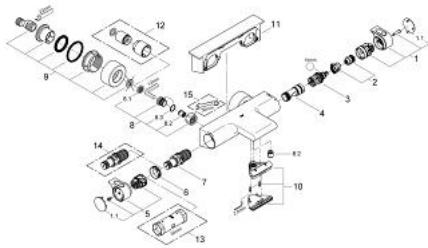

34 464 001 GROHTHERM 2000 THERMOSTATIC BATH MIXER 1/2"

PRODUCT DESCRIPTION

- Colour: chrome
- Wall mounted
- 100% GROHE CoolTouch consisting of safety housing + S-unions with CoolTouch escutcheons
- GROHE LongLife finish
- GROHE Aqua Paddles, ergonomically shaped handles
- GROHE SafeStop - safety button at 38°C
- GROHE SafeStop Plus - optional temperature limiter at 43°C included
- GROHE TurboStat - compact cartridge with wax thermoelement
- Integrated mixed water shut off
- GROHE AquaDimmer with multiple function:
 - Integrated GROHE EcoButton (economy button with economy stop for shower)
- Flow control
- Diverter: bath/shower
- Shower bottom outlet 1/2"
- spray pattern: GROHE XL Waterfall
- Flow straightener
- Built-in non-return valves
- Dirt strainers
- Protected against backflow
- covered S-unions, CoolTouch escutcheons with wall sealing
- GROHE EasyReach shower tray
- removable for easy cleaning

34 464 001 GROHTHERM 2000 THERMOSTATIC BATH MIXER 1/2"

SPARE PARTS, February 2012 – now

- 1: Shut-off handle (Spare part-nr. 47923000)
- 1.1: Cover cap (Spare part-nr. 4788300M)
- 2: Stop (Spare part-nr. 47925000)
- 3: Aquadimmer (Spare part-nr. 12433000)
- 4: Water flow (Spare part-nr. 47751000)
- 5: Temperature control handle (Spare part-nr. 47917000)
- 5.1: Cover cap (Spare part-nr. 4788300M)
- 6: Fitting ring (Spare part-nr. 47743000)
- 7: 1/2" Thermostatic compact cartridge (Spare part-nr. 47439000)
- 8: Non-return valve (Spare part-nr. 47189000)
- 8.1: Dirt Strainer (Spare part-nr. 0726400M)
- 8.2: Non-return valve (Spare part-nr. 08565000)
- 8.3: O-ring (17 x 2mm) (Spare part-nr. 0305500M)
- 9: S-union (Spare part-nr. 12693000)
- 10: Water flow (Spare part-nr. 47924000)
- 11: GROHE EasyReach shower tray (Spare part-nr. 18608001)
- 12: Extension set (1 3/16") (Spare part-nr. 46238000)*
- 13: Socket Spanner (Spare part-nr. 19332000)*
- 14: 1/2" Thermostatic compact cartridge (Spare part-nr. 47175000)*
- 15: Special spanner wrench (Spare part-nr. 19377000)*