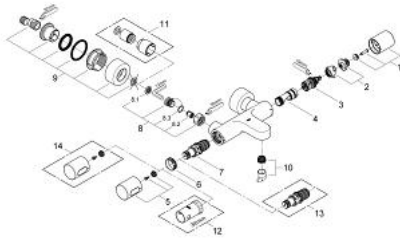

34 276 000 **GROHTHERM 3000 COSMOPOLITAN THERMOSTATIC BATH MIXER 1/2"**

**PRODUCT DESCRIPTION**

- Colour: chrome
- Wall mounted
- 100% GROHE CoolTouch consisting of safety housing + S-unions with CoolTouch escutcheons
- GROHE LongLife finish
- GROHE SafeStop - safety button at 38°C
- GROHE SafeStop Plus - optional temperature limiter at 43°C included
- GROHE TurboStat - compact cartridge with wax thermoelement
- Integrated mixed water shut off
- Aquadimmer with multiple function
- Flow control
- Diverter: bath/shower
- Shower bottom outlet 1/2"
- mousseur
- Built-in non-return valves
- Dirt strainers
- Protected against backflow
- covered S-unions, CoolTouch escutcheons with wall sealing
- GROHE EcoJoy - less water, perfect flow

34 276 000 **GROHTHERM 3000 COSMOPOLITAN THERMOSTATIC BATH MIXER 1/2"**

**SPARE PARTS**, July 2009 – now

- 1: Aquadimmer handle (Spare part-nr. 47804000)
- 2: Stop (Spare part-nr. 47723000)
- 3: Aquadimmer (Spare part-nr. 12433000)
- 4: Water flow (Spare part-nr. 47751000)
- 5: Handle (Spare part-nr. 47803000)
- 6: Fitting ring (Spare part-nr. 47743000)
- 7: 1/2" Thermostatic compact cartridge (Spare part-nr. 47439000)
- 8: Non-return valve (Spare part-nr. 47189000)
- 8.1: Dirt Strainer (Spare part-nr. 0726400M)
- 8.2: Non-return valve (Spare part-nr. 08565000)
- 8.3: O-ring (17 x 2mm) (Spare part-nr. 0305500M)
- 9: S-union (Spare part-nr. 12693000)
- 10: Flow control (Spare part-nr. 13926000)
- 11: Extension set (1 3/16") (Spare part-nr. 46238000)\*
- 12: Socket Spanner (Spare part-nr. 19332000)\*
- 13: 1/2" Thermostatic compact cartridge (Spare part-nr. 47175000)\*
- 14: Temperature scale handle (Spare part-nr. 47811000)\*