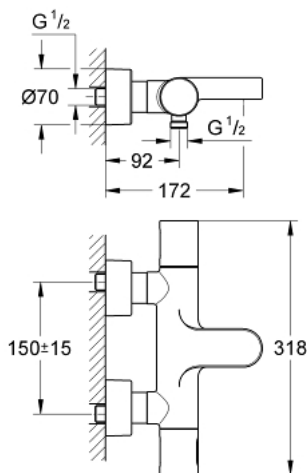

34 276 000 **GROHTHERM 3000 COSMOPOLITAN THERMOSTATIC BATH MIXER 1/2"**

**PRODUCT DESCRIPTION**

- Colour: chrome
- Wall mounted
- 100% GROHE CoolTouch consisting of safety housing + S-unions with CoolTouch escutcheons
- GROHE LongLife finish
- GROHE SafeStop - safety button at 38°C
- GROHE SafeStop Plus - optional temperature limiter at 43°C included
- GROHE TurboStat - compact cartridge with wax thermoelement
- Integrated mixed water shut off
- Aquadimmer with multiple function
- Flow control
- Diverter: bath/shower
- Shower bottom outlet 1/2"
- mousseur
- Built-in non-return valves
- Dirt strainers
- Protected against backflow
- covered S-unions, CoolTouch escutcheons with wall sealing
- GROHE EcoJoy - less water, perfect flow

34 276 000 **GROHTHERM 3000 COSMOPOLITAN THERMOSTATIC BATH MIXER 1/2"**

**SPARE PARTS**, July 2009 – now

- 1: Aquadimmer handle (Spare part-nr. 47804000)
- 2: Stop (Spare part-nr. 47723000)
- 3: Aquadimmer (Spare part-nr. 12433000)
- 4: Water flow (Spare part-nr. 47751000)
- 5: Handle (Spare part-nr. 47803000)
- 6: Fitting ring (Spare part-nr. 47743000)
- 7: 1/2" Thermostatic compact cartridge (Spare part-nr. 47439000)
- 8: Non-return valve (Spare part-nr. 47189000)
- 8.1: Dirt Strainer (Spare part-nr. 0726400M)
- 8.2: Non-return valve (Spare part-nr. 08565000)
- 8.3: O-ring (17 x 2mm) (Spare part-nr. 0305500M)
- 9: S-union (Spare part-nr. 12693000)
- 10: Flow control (Spare part-nr. 13926000)
- 11: Extension set (1 3/16") (Spare part-nr. 46238000)\*
- 12: Socket Spanner (Spare part-nr. 19332000)\*
- 13: 1/2" Thermostatic compact cartridge (Spare part-nr. 47175000)\*
- 14: Temperature scale handle (Spare part-nr. 47811000)\*