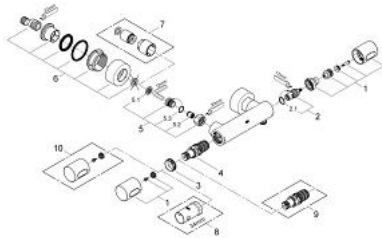

34 274 000 GROHTHERM 3000 COSMOPOLITAN THERMOSTATIC SHOWER MIXER 1/2"

PRODUCT DESCRIPTION

- Colour: chrome
- Wall mounted
- 100% GROHE CoolTouch consisting of safety housing + S-unions with CoolTouch escutcheons
- GROHE LongLife finish
- GROHE SafeStop - safety button at 38°C
- GROHE SafeStop Plus - optional temperature limiter at 43°C included
- GROHE TurboStat - compact cartridge with wax thermoelement
- Integrated mixed water shut off
- volume handle with GROHE EcoButton (economy button with individually adjustable economy stop)
- Carbodur ceramic headpart 1/2", 180°
- Shower bottom outlet 1/2"
- Built-in non-return valves
- Dirt strainers
- Protected against backflow
- covered S-unions, CoolTouch escutcheons with wall sealing
- GROHE EcoJoy - less water, perfect flow

34 274 000 GROHTHERM 3000 COSMOPOLITAN THERMOSTATIC SHOWER MIXER 1/2"

SPARE PARTS, September 2007 – now

- 1: Handle (Spare part-nr. 47803000)
- 2: Ceramic cartridge (Spare part-nr. 45346000)
- 2.1: O-ring (18,2 x 1,7mm) (Spare part-nr. 0392400M)
- 3: Fitting ring (Spare part-nr. 47743000)
- 4: 1/2" Thermostatic compact cartridge (Spare part-nr. 47439000)
- 5: Non-return valve (Spare part-nr. 47189000)
- 5.1: Dirt Strainer (Spare part-nr. 0726400M)
- 5.2: Non-return valve (Spare part-nr. 08565000)
- 5.3: O-ring (17 x 2mm) (Spare part-nr. 0305500M)
- 6: S-union (Spare part-nr. 12693000)
- 7: Extension set (1 3/16") (Spare part-nr. 46238000)*
- 8: Socket Spanner (Spare part-nr. 19332000)*
- 9: 1/2" Thermostatic compact cartridge (Spare part-nr. 47175000)*
- 10: Temperature scale handle (Spare part-nr. 47811000)*