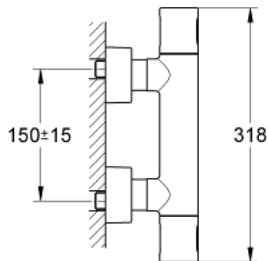

34 274 000 GROHTHERM 3000 COSMOPOLITAN THERMOSTATIC SHOWER MIXER 1/2"

PRODUCT DESCRIPTION

- Colour: chrome
- Wall mounted
- 100% GROHE CoolTouch consisting of safety housing + S-unions with CoolTouch escutcheons
- GROHE LongLife finish
- GROHE SafeStop - safety button at 38°C
- GROHE SafeStop Plus - optional temperature limiter at 43°C included
- GROHE TurboStat - compact cartridge with wax thermoelement
- Integrated mixed water shut off
- volume handle with GROHE EcoButton (economy button with individually adjustable economy stop)
- Carbodur ceramic headpart 1/2", 180°
- Shower bottom outlet 1/2"
- Built-in non-return valves
- Dirt strainers
- Protected against backflow
- covered S-unions, CoolTouch escutcheons with wall sealing
- GROHE EcoJoy - less water, perfect flow

34 274 000 GROHTHERM 3000 COSMOPOLITAN THERMOSTATIC SHOWER MIXER 1/2"

SPARE PARTS, September 2007 – now

- 1: Handle (Spare part-nr. 47803000)
- 2: Ceramic cartridge (Spare part-nr. 45346000)
- 2.1: O-ring (18,2 x 1,7mm) (Spare part-nr. 0392400M)
- 3: Fitting ring (Spare part-nr. 47743000)
- 4: 1/2" Thermostatic compact cartridge (Spare part-nr. 47439000)
- 5: Non-return valve (Spare part-nr. 47189000)
- 5.1: Dirt Strainer (Spare part-nr. 0726400M)
- 5.2: Non-return valve (Spare part-nr. 08565000)
- 5.3: O-ring (17 x 2mm) (Spare part-nr. 0305500M)
- 6: S-union (Spare part-nr. 12693000)
- 7: Extension set (1 3/16") (Spare part-nr. 46238000)*
- 8: Socket Spanner (Spare part-nr. 19332000)*
- 9: 1/2" Thermostatic compact cartridge (Spare part-nr. 47175000)*
- 10: Temperature scale handle (Spare part-nr. 47811000)*