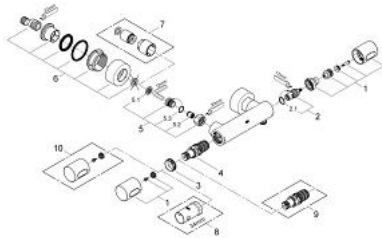

34 274 000 GROHTHERM 3000 COSMOPOLITAN THERMOSTATIC SHOWER MIXER 1/2"

PRODUCT DESCRIPTION

- Colour: chrome
- Wall mounted
- 100% GROHE CoolTouch consisting of safety housing + S-unions with CoolTouch escutcheons
- GROHE LongLife finish
- GROHE SafeStop - safety button at 38°C
- GROHE SafeStop Plus - optional temperature limiter at 43°C included
- GROHE TurboStat - compact cartridge with wax thermostatic element
- Integrated mixed water shut off
- volume handle with FlowControl Button (button with individually adjustable stop)
- Carbodur ceramic headpart 1/2", 180°
- Shower bottom outlet 1/2"
- Built-in non-return valves
- Dirt strainers
- Protected against backflow
- covered S-unions, CoolTouch escutcheons with wall sealing
- GROHE EcoJoy - less water, perfect flow

34 274 000 GROHTHERM 3000 COSMOPOLITAN THERMOSTATIC SHOWER MIXER 1/2"

SPARE PARTS, September 2007 – now

- 1: Handle (Spare part-nr. 47803000)
- 2: Ceramic cartridge (Spare part-nr. 45346000)
- 2.1: O-ring (18,2 x 1,7mm) (Spare part-nr. 0392400M)
- 3: Fitting ring (Spare part-nr. 47743000)
- 4: 1/2" Thermostatic compact cartridge (Spare part-nr. 47439000)
- 5: Non-return valve (Spare part-nr. 47189000)
- 5.1: Dirt Strainer (Spare part-nr. 0726400M)
- 5.2: Non-return valve (Spare part-nr. 08565000)
- 5.3: O-ring (17 x 2mm) (Spare part-nr. 0305500M)
- 6: S-union (Spare part-nr. 12693000)
- 7: Extension set (1 3/16") (Spare part-nr. 46238000)*
- 8: Socket Spanner (Spare part-nr. 19332000)*
- 9: 1/2" Thermostatic compact cartridge (Spare part-nr. 47175000)*
- 10: Temperature scale handle (Spare part-nr. 47811000)*