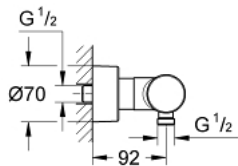

34 274 000 GROHTHERM 3000 COSMOPOLITAN THERMOSTATIC SHOWER MIXER 1/2"

PRODUCT DESCRIPTION

- Colour: chrome
- Wall mounted
- 100% GROHE CoolTouch consisting of safety housing + S-unions with CoolTouch escutcheons
- GROHE LongLife finish
- GROHE SafeStop - safety button at 38°C
- GROHE SafeStop Plus - optional temperature limiter at 43°C included
- GROHE TurboStat - compact cartridge with wax thermoelement
- Integrated mixed water shut off
- volume handle with GROHE EcoButton (economy button with individually adjustable economy stop)
- Carbodur ceramic headpart 1/2", 180°
- Shower bottom outlet 1/2"
- Built-in non-return valves
- Dirt strainers
- Protected against backflow
- covered S-unions, CoolTouch escutcheons with wall sealing
- GROHE EcoJoy - less water, perfect flow

34 274 000 GROHTHERM 3000 COSMOPOLITAN THERMOSTATIC SHOWER MIXER 1/2"

SPARE PARTS, September 2007 – now

- 1: Handle (Spare part-nr. 47803000)
- 2: Ceramic cartridge (Spare part-nr. 45346000)
- 2.1: O-ring (18,2 x 1,7mm) (Spare part-nr. 0392400M)
- 3: Fitting ring (Spare part-nr. 47743000)
- 4: 1/2" Thermostatic compact cartridge (Spare part-nr. 47439000)
- 5: Non-return valve (Spare part-nr. 47189000)
- 5.1: Dirt Strainer (Spare part-nr. 0726400M)
- 5.2: Non-return valve (Spare part-nr. 08565000)
- 5.3: O-ring (17 x 2mm) (Spare part-nr. 0305500M)
- 6: S-union (Spare part-nr. 12693000)
- 7: Extension set (1 3/16") (Spare part-nr. 46238000)*
- 8: Socket Spanner (Spare part-nr. 19332000)*
- 9: 1/2" Thermostatic compact cartridge (Spare part-nr. 47175000)*
- 10: Temperature scale handle (Spare part-nr. 47811000)*