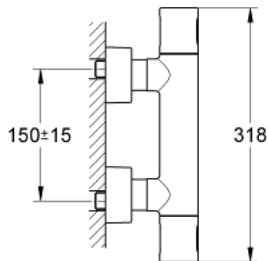

34 274 000 GROHTHERM 3000 COSMOPOLITAN THERMOSTATIC SHOWER MIXER 1/2"

PRODUCT DESCRIPTION

- Colour: chrome
- Wall mounted
- 100% GROHE CoolTouch consisting of safety housing + S-unions with CoolTouch escutcheons
- GROHE LongLife finish
- GROHE SafeStop - safety button at 38°C
- GROHE SafeStop Plus - optional temperature limiter at 43°C included
- GROHE TurboStat - compact cartridge with wax thermostatic element
- Integrated mixed water shut off
- volume handle with FlowControl Button (button with individually adjustable stop)
- Carbodur ceramic headpart 1/2", 180°
- Shower bottom outlet 1/2"
- Built-in non-return valves
- Dirt strainers
- Protected against backflow
- covered S-unions, CoolTouch escutcheons with wall sealing
- GROHE EcoJoy - less water, perfect flow

34 274 000 GROHTHERM 3000 COSMOPOLITAN THERMOSTATIC SHOWER MIXER 1/2"

SPARE PARTS, September 2007 – now

- 1: Handle (Spare part-nr. 47803000)
- 2: Ceramic cartridge (Spare part-nr. 45346000)
- 2.1: O-ring (18,2 x 1,7mm) (Spare part-nr. 0392400M)
- 3: Fitting ring (Spare part-nr. 47743000)
- 4: 1/2" Thermostatic compact cartridge (Spare part-nr. 47439000)
- 5: Non-return valve (Spare part-nr. 47189000)
- 5.1: Dirt Strainer (Spare part-nr. 0726400M)
- 5.2: Non-return valve (Spare part-nr. 08565000)
- 5.3: O-ring (17 x 2mm) (Spare part-nr. 0305500M)
- 6: S-union (Spare part-nr. 12693000)
- 7: Extension set (1 3/16") (Spare part-nr. 46238000)*
- 8: Socket Spanner (Spare part-nr. 19332000)*
- 9: 1/2" Thermostatic compact cartridge (Spare part-nr. 47175000)*
- 10: Temperature scale handle (Spare part-nr. 47811000)*