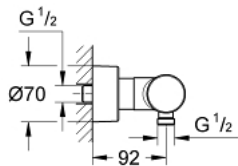

34 274 000 GROHTHERM 3000 COSMOPOLITAN THERMOSTATIC SHOWER MIXER 1/2"

PRODUCT DESCRIPTION

- Colour: chrome
- Wall mounted
- 100% GROHE CoolTouch consisting of safety housing + S-unions with CoolTouch escutcheons
- GROHE LongLife finish
- GROHE SafeStop - safety button at 38°C
- GROHE SafeStop Plus - optional temperature limiter at 43°C included
- GROHE TurboStat - compact cartridge with wax thermostatic element
- Integrated mixed water shut off
- volume handle with FlowControl Button (button with individually adjustable stop)
- Carbodur ceramic headpart 1/2", 180°
- Shower bottom outlet 1/2"
- Built-in non-return valves
- Dirt strainers
- Protected against backflow
- covered S-unions, CoolTouch escutcheons with wall sealing
- GROHE EcoJoy - less water, perfect flow

34 274 000 GROHTHERM 3000 COSMOPOLITAN THERMOSTATIC SHOWER MIXER 1/2"

SPARE PARTS, September 2007 – now

- 1: Handle (Spare part-nr. 47803000)
- 2: Ceramic cartridge (Spare part-nr. 45346000)
- 2.1: O-ring (18,2 x 1,7mm) (Spare part-nr. 0392400M)
- 3: Fitting ring (Spare part-nr. 47743000)
- 4: 1/2" Thermostatic compact cartridge (Spare part-nr. 47439000)
- 5: Non-return valve (Spare part-nr. 47189000)
- 5.1: Dirt Strainer (Spare part-nr. 0726400M)
- 5.2: Non-return valve (Spare part-nr. 08565000)
- 5.3: O-ring (17 x 2mm) (Spare part-nr. 0305500M)
- 6: S-union (Spare part-nr. 12693000)
- 7: Extension set (1 3/16") (Spare part-nr. 46238000)*
- 8: Socket Spanner (Spare part-nr. 19332000)*
- 9: 1/2" Thermostatic compact cartridge (Spare part-nr. 47175000)*
- 10: Temperature scale handle (Spare part-nr. 47811000)*