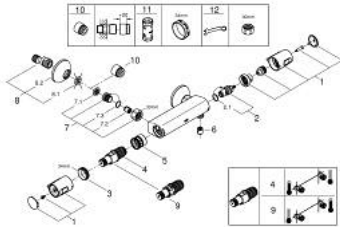

## 34 229 002 PRECISION TREND THERMOSTATIC SHOWER MIXER 1/2"

### PRODUCT DESCRIPTION

- Colour: chrome
- Wall mounted
- GROHE CoolTouch safety housing
- GROHE LongLife finish
- GROHE TurboStat - compact cartridge with wax thermostatic element
- GROHE MetalGrip ergonomically shaped metal handles
- GROHE SafeStop - safety button at 38°C
- GROHE SafeStop Plus - optional temperature limiter at 43°C included
- volume handle with GROHE EcoButton (economy button with individually adjustable economy stop)
- Integrated mixed water shut off
- Ceramic headpart 1/2", 180°
- Shower bottom outlet 1/2"
- Built-in non-return valves
- Dirt strainers
- S-unions
- Metal escutcheon
- Protected against backflow
- GROHE QuickSpanner included in chrome variant only

### SPARE PARTS, September 2014 – now

- 1: Handle (Spare part-nr. 47992000)
- 2: Ceramic cartridge (Spare part-nr. 45346000)
- 2.1: O-ring (18,2 x 1,7mm) (Spare part-nr. 0392400M)
- 3: Fitting ring (Spare part-nr. 47743000)
- 4: 1/2" Thermostatic compact cartridge (Spare part-nr. 47439000)
- 5: Race (Spare part-nr. 47975000)
- 6: Non-return valve (Spare part-nr. 08565000)
- 7: Non-return valve (Spare part-nr. 47189000)
- 7.1: Dirt Strainer (Spare part-nr. 0726400M)
- 7.2: Non-return valve (Spare part-nr. 08565000)
- 7.3: O-ring (17 x 2mm) (Spare part-nr. 0305500M)
- 8: S-union (Spare part-nr. 12075000)
- 8.1: Seal (Spare part-nr. 0138600M)
- 8.2: Escutcheon (Spare part-nr. 0221000M)
- 9: 1/2" Thermostatic compact cartridge (Spare part-nr. 47175000)\*
- 10: Extension 3/4" (Spare part-nr. 0713000M)\*
- 11: Socket Spanner (Spare part-nr. 19332000)\*
- 12: Special spanner wrench (Spare part-nr. 19377000)\*