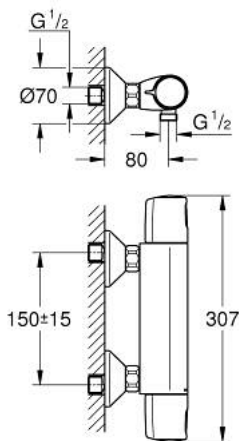

## 34 229 002 PRECISION TREND THERMOSTATIC SHOWER MIXER 1/2"

### PRODUCT DESCRIPTION

- Colour: chrome
- Wall mounted
- GROHE CoolTouch safety housing
- GROHE LongLife finish
- GROHE TurboStat - compact cartridge with wax thermostatic element
- GROHE MetalGrip ergonomically shaped metal handles
- GROHE SafeStop - safety button at 38°C
- GROHE SafeStop Plus - optional temperature limiter at 43°C included
- volume handle with GROHE EcoButton (economy button with individually adjustable economy stop)
- Integrated mixed water shut off
- Ceramic headpart 1/2", 180°
- Shower bottom outlet 1/2"
- Built-in non-return valves
- Dirt strainers
- S-unions
- Metal escutcheon
- Protected against backflow
- GROHE QuickSpanner included in chrome variant only

### SPARE PARTS, September 2014 – now

- 1: Handle (Spare part-nr. 47992000)
- 2: Ceramic cartridge (Spare part-nr. 45346000)
- 2.1: O-ring (18,2 x 1,7mm) (Spare part-nr. 0392400M)
- 3: Fitting ring (Spare part-nr. 47743000)
- 4: 1/2" Thermostatic compact cartridge (Spare part-nr. 47439000)
- 5: Race (Spare part-nr. 47975000)
- 6: Non-return valve (Spare part-nr. 08565000)
- 7: Non-return valve (Spare part-nr. 47189000)
- 7.1: Dirt Strainer (Spare part-nr. 0726400M)
- 7.2: Non-return valve (Spare part-nr. 08565000)
- 7.3: O-ring (17 x 2mm) (Spare part-nr. 0305500M)
- 8: S-union (Spare part-nr. 12075000)
- 8.1: Seal (Spare part-nr. 0138600M)
- 8.2: Escutcheon (Spare part-nr. 0221000M)
- 9: 1/2" Thermostatic compact cartridge (Spare part-nr. 47175000)\*
- 10: Extension 3/4" (Spare part-nr. 0713000M)\*
- 11: Socket Spanner (Spare part-nr. 19332000)\*
- 12: Special spanner wrench (Spare part-nr. 19377000)\*