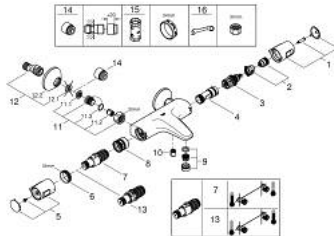

## 34 227 002 PRECISION TREND THERMOSTATIC BATH MIXER 1/2"

### PRODUCT DESCRIPTION

- Colour: chrome
- Wall mounted
- GROHE CoolTouch safety housing
- GROHE LongLife finish
- GROHE TurboStat - compact cartridge with wax thermostatic element
- GROHE MetalGrip ergonomically shaped metal handles
- GROHE SafeStop - safety button at 38°C
- GROHE SafeStop Plus - optional temperature limiter at 43°C included
- GROHE AquaDimmer with multiple function:
- Flow control
- Integrated GROHE EcoButton (economy button with economy stop for shower)
- Diverter: bath/shower
- Integrated mixed water shut off
- Shower bottom outlet 1/2"
- mousseur
- Built-in non-return valves
- S-unions
- Dirt strainers
- Metal escutcheon
- Protected against backflow
- GROHE QuickSpanner included in chrome variant only

### SPARE PARTS, September 2014 – now

- 1: Shut-off handle (Spare part-nr. 47991000)
- 2: Stop (Spare part-nr. 47977000)
- 3: Aquadimmer (Spare part-nr. 12433000)
- 4: Water flow (Spare part-nr. 47751000)
- 5: Handle (Spare part-nr. 47992000)
- 6: Fitting ring (Spare part-nr. 47743000)
- 7: 1/2" Thermostatic compact cartridge (Spare part-nr. 47439000)
- 8: Race (Spare part-nr. 47975000)
- 9: Flow control (Spare part-nr. 13941000)
- 10: Non-return valve (Spare part-nr. 08565000)
- 11: Non-return valve (Spare part-nr. 47189000)
- 11.1: Dirt Strainer (Spare part-nr. 0726400M)
- 11.2: Non-return valve (Spare part-nr. 08565000)
- 11.3: O-ring (17 x 2mm) (Spare part-nr. 0305500M)
- 12: S-union (Spare part-nr. 12075000)
- 12.1: Seal (Spare part-nr. 0138600M)
- 12.2: Escutcheon (Spare part-nr. 0221000M)
- 13: 1/2" Thermostatic compact cartridge (Spare part-nr. 47175000)\*
- 14: Extension 3/4" (Spare part-nr. 0713000M)\*
- 15: Socket Spanner (Spare part-nr. 19332000)\*
- 16: Special spanner wrench (Spare part-nr. 19377000)\*