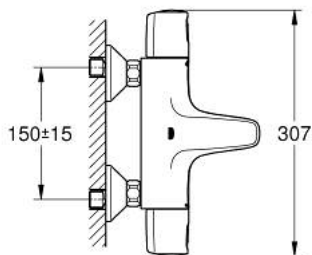

## 34 227 002 PRECISION TREND THERMOSTATIC BATH MIXER 1/2"

### PRODUCT DESCRIPTION

- Colour: chrome
- Wall mounted
- GROHE CoolTouch safety housing
- GROHE LongLife finish
- GROHE TurboStat - compact cartridge with wax thermostatic element
- GROHE MetalGrip ergonomically shaped metal handles
- GROHE SafeStop - safety button at 38°C
- GROHE SafeStop Plus - optional temperature limiter at 43°C included
- GROHE AquaDimmer with multiple function:
- Flow control
- Integrated GROHE EcoButton (economy button with economy stop for shower)
- Diverter: bath/shower
- Integrated mixed water shut off
- Shower bottom outlet 1/2"
- mousseur
- Built-in non-return valves
- S-unions
- Dirt strainers
- Metal escutcheon
- Protected against backflow
- GROHE QuickSpanner included in chrome variant only