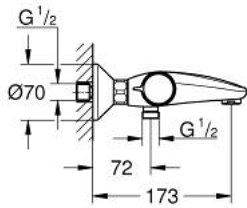

## 34 227 002 PRECISION TREND THERMOSTATIC BATH MIXER 1/2"

### PRODUCT DESCRIPTION

- Colour: chrome
- Wall mounted
- GROHE CoolTouch safety housing
- GROHE LongLife finish
- GROHE TurboStat - compact cartridge with wax thermostatic element
- GROHE MetalGrip ergonomically shaped metal handles
- GROHE SafeStop - safety button at 38°C
- GROHE SafeStop Plus - optional temperature limiter at 43°C included
- GROHE AquaDimmer with multiple function:
- Flow control
- Integrated GROHE EcoButton (economy button with economy stop for shower)
- Diverter: bath/shower
- Integrated mixed water shut off
- Shower bottom outlet 1/2"
- mousseur
- Built-in non-return valves
- S-unions
- Dirt strainers
- Metal escutcheon
- Protected against backflow
- GROHE QuickSpanner included in chrome variant only

### SPARE PARTS, September 2014 – now

- 1: Shut-off handle (Spare part-nr. 47991000)
- 2: Stop (Spare part-nr. 47977000)
- 3: Aquadimmer (Spare part-nr. 12433000)
- 4: Water flow (Spare part-nr. 47751000)
- 5: Handle (Spare part-nr. 47992000)
- 6: Fitting ring (Spare part-nr. 47743000)
- 7: 1/2" Thermostatic compact cartridge (Spare part-nr. 47439000)
- 8: Race (Spare part-nr. 47975000)
- 9: Flow control (Spare part-nr. 13941000)
- 10: Non-return valve (Spare part-nr. 08565000)
- 11: Non-return valve (Spare part-nr. 47189000)
- 11.1: Dirt Strainer (Spare part-nr. 0726400M)
- 11.2: Non-return valve (Spare part-nr. 08565000)
- 11.3: O-ring (17 x 2mm) (Spare part-nr. 0305500M)
- 12: S-union (Spare part-nr. 12075000)
- 12.1: Seal (Spare part-nr. 0138600M)
- 12.2: Escutcheon (Spare part-nr. 0221000M)
- 13: 1/2" Thermostatic compact cartridge (Spare part-nr. 47175000)\*
- 14: Extension 3/4" (Spare part-nr. 0713000M)\*
- 15: Socket Spanner (Spare part-nr. 19332000)\*
- 16: Special spanner wrench (Spare part-nr. 19377000)\*