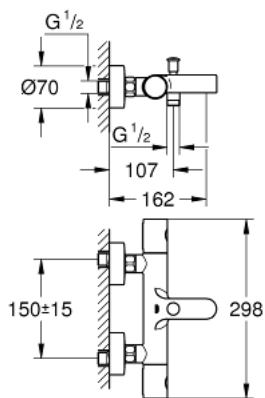

34 215 002 GROHTHERM 1000 COSMOPOLITAN M THERMOSTATIC BATH MIXER 1/2"

PRODUCT DESCRIPTION

- Colour: chrome
- Wall mounted
- GROHE LongLife finish
- GROHE MetalGrip ergonomically shaped metal handles
- GROHE SafeStop - safety button at 38°C
- GROHE SafeStop Plus - optional temperature limiter at 43°C included
- GROHE TurboStat - compact cartridge with wax thermoelement
- Integrated mixed water shut off
- Automatic diverter: bath/shower
- volume handle with FlowControl Button (button with individually adjustable stop)
- Ceramic headpart 1/2", 180°
- Shower bottom outlet 1/2"
- mousseur
- Built-in non-return valves
- Dirt strainers
- Protected against backflow
- S-unions
- Metal escutcheon
- GROHE EcoJoy - less water, perfect flow

34 215 002 GROHTHERM 1000 COSMOPOLITAN M THERMOSTATIC BATH MIXER 1/2"

SPARE PARTS, February 2014 – now

- 1: 1/2" Metal handle (Spare part-nr. 47984000)
- 1.1: Cover cap (Spare part-nr. 6458500M)
- 2: Fitting ring (Spare part-nr. 47743000)
- 3: 1/2" Thermostatic compact cartridge (Spare part-nr. 47439000)
- 4: Ceramic cartridge (Spare part-nr. 45346000)
- 4.1: O-ring (18,2 x 1,7mm) (Spare part-nr. 0392400M)
- 5: Non-return valve (Spare part-nr. 47189000)
- 5.1: Dirt Strainer (Spare part-nr. 0726400M)
- 5.2: Non-return valve (Spare part-nr. 08565000)
- 5.3: O-ring (17 x 2mm) (Spare part-nr. 0305500M)
- 6: S-union (Spare part-nr. 12662000)
- 7: Diverter knob (Spare part-nr. 65648000)
- 8: 3-Way Diverter Valve & Trim (Spare part-nr. 65655000)
- 9: Flow control (Spare part-nr. 13926000)
- 10: Non-return valve (Spare part-nr. 08565000)
- 11: Extension 3/4" (Spare part-nr. 0713000M)*
- 12: Socket Spanner (Spare part-nr. 19332000)*
- 13: 1/2" Thermostatic compact cartridge (Spare part-nr. 47175000)*