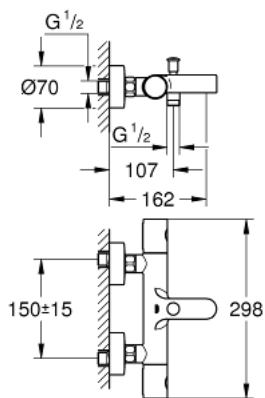

## 34 215 002 GROHTHERM 1000 COSMOPOLITAN M THERMOSTATIC BATH MIXER 1/2"

### PRODUCT DESCRIPTION

- Colour: chrome
- Wall mounted
- GROHE LongLife finish
- GROHE MetalGrip ergonomically shaped metal handles
- GROHE SafeStop - safety button at 38°C
- GROHE SafeStop Plus - optional temperature limiter at 43°C included
- GROHE TurboStat - compact cartridge with wax thermostatic element
- Integrated mixed water shut off
- Automatic diverter: bath/shower
- volume handle with GROHE EcoButton (economy button with individually adjustable economy stop)
- Ceramic headpart 1/2", 180°
- Shower bottom outlet 1/2"
- mousseur
- Built-in non-return valves
- Dirt strainers
- Protected against backflow
- S-unions
- Metal escutcheon
- GROHE EcoJoy - less water, perfect flow

### SPARE PARTS, February 2014 – now

- 1: 1/2" Metal handle (Spare part-nr. 47984000)
- 1.1: Cover cap (Spare part-nr. 6458500M)
- 2: Fitting ring (Spare part-nr. 47743000)
- 3: 1/2" Thermostatic compact cartridge (Spare part-nr. 47439000)
- 4: Ceramic cartridge (Spare part-nr. 45346000)
- 4.1: O-ring (18,2 x 1,7mm) (Spare part-nr. 0392400M)
- 5: Non-return valve (Spare part-nr. 47189000)
- 5.1: Dirt Strainer (Spare part-nr. 0726400M)
- 5.2: Non-return valve (Spare part-nr. 08565000)
- 5.3: O-ring (17 x 2mm) (Spare part-nr. 0305500M)
- 6: S-union (Spare part-nr. 12662000)
- 7: Diverter knob (Spare part-nr. 65648000)
- 8: 3-Way Diverter Valve & Trim (Spare part-nr. 65655000)
- 9: Flow control (Spare part-nr. 13926000)
- 10: Non-return valve (Spare part-nr. 08565000)
- 11: Extension 3/4" (Spare part-nr. 0713000M)\*
- 12: Socket Spanner (Spare part-nr. 19332000)\*
- 13: 1/2" Thermostatic compact cartridge (Spare part-nr. 47175000)\*