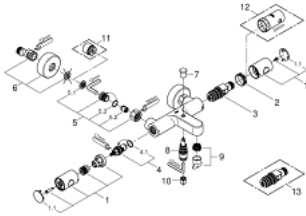

### PRODUCT DESCRIPTION

- Colour: chrome
- Wall mounted
- GROHE LongLife finish
- GROHE MetalGrip ergonomically shaped metal handles
- GROHE SafeStop - safety button at 38°C
- GROHE SafeStop Plus - optional temperature limiter at 43°C included
- GROHE TurboStat - compact cartridge with wax thermostatic element
- Integrated mixed water shut off
- Automatic diverter: bath/shower
- volume handle with GROHE EcoButton (economy button with individually adjustable economy stop)
- Ceramic headpart 1/2", 180°
- Shower bottom outlet 1/2"
- mousseur
- Built-in non-return valves
- Dirt strainers
- Protected against backflow
- S-unions
- Metal escutcheon
- GROHE EcoJoy - less water, perfect flow

### SPARE PARTS, February 2014 – now

- 1: 1/2" Metal handle (Spare part-nr. 47984000)
- 1.1: Cover cap (Spare part-nr. 6458500M)
- 2: Fitting ring (Spare part-nr. 47743000)
- 3: 1/2" Thermostatic compact cartridge (Spare part-nr. 47439000)
- 4: Ceramic cartridge (Spare part-nr. 45346000)
- 4.1: O-ring (18,2 x 1,7mm) (Spare part-nr. 0392400M)
- 5: Non-return valve (Spare part-nr. 47189000)
- 5.1: Dirt Strainer (Spare part-nr. 0726400M)
- 5.2: Non-return valve (Spare part-nr. 08565000)
- 5.3: O-ring (17 x 2mm) (Spare part-nr. 0305500M)
- 6: S-union (Spare part-nr. 12662000)
- 7: Diverter knob (Spare part-nr. 65648000)
- 8: 3-Way Diverter Valve & Trim (Spare part-nr. 65655000)
- 9: Flow control (Spare part-nr. 13926000)
- 10: Non-return valve (Spare part-nr. 08565000)
- 11: Extension 3/4" (Spare part-nr. 0713000M)\*
- 12: Socket Spanner (Spare part-nr. 19332000)\*
- 13: 1/2" Thermostatic compact cartridge (Spare part-nr. 47175000)\*