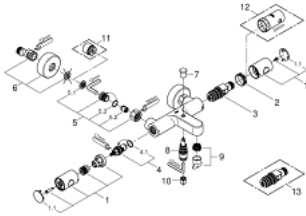

34 215 002 GROHTHERM 1000 COSMOPOLITAN M THERMOSTATIC BATH MIXER 1/2"

SPARE PARTS, February 2014 – now

- 1: 1/2" Metal handle (Spare part-nr. 47984000)
- 1.1: Cover cap (Spare part-nr. 6458500M)
- 2: Fitting ring (Spare part-nr. 47743000)
- 3: 1/2" Thermostatic compact cartridge (Spare part-nr. 47439000)
- 4: Ceramic cartridge (Spare part-nr. 45346000)
- 4.1: O-ring (18,2 x 1,7mm) (Spare part-nr. 0392400M)
- 5: Non-return valve (Spare part-nr. 47189000)
- 5.1: Dirt Strainer (Spare part-nr. 0726400M)
- 5.2: Non-return valve (Spare part-nr. 08565000)
- 5.3: O-ring (17 x 2mm) (Spare part-nr. 0305500M)
- 6: S-union (Spare part-nr. 12662000)
- 7: Diverter knob (Spare part-nr. 65648000)
- 8: 3-Way Diverter Valve & Trim (Spare part-nr. 65655000)
- 9: Flow control (Spare part-nr. 13926000)
- 10: Non-return valve (Spare part-nr. 08565000)
- 11: Extension 3/4" (Spare part-nr. 0713000M)*
- 12: Socket Spanner (Spare part-nr. 19332000)*
- 13: 1/2" Thermostatic compact cartridge (Spare part-nr. 47175000)*

* Optional accessories