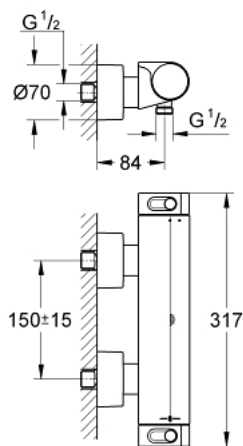

## 34 169 001 GROHTHERM 2000 THERMOSTATIC SHOWER MIXER 1/2"

### PRODUCT DESCRIPTION

- Colour: chrome
- Wall mounted
- 100% GROHE CoolTouch consisting of safety housing + S-unions with CoolTouch escutcheons
- GROHE LongLife finish
- GROHE Aqua Paddles, ergonomically shaped handles
- GROHE SafeStop - safety button at 38°C
- GROHE SafeStop Plus - optional temperature limiter at 43°C included
- GROHE TurboStat - compact cartridge with wax thermoelement
- Integrated mixed water shut off
- volume handle with GROHE EcoButton (economy button with individually adjustable economy stop)
- Carbodur ceramic headpart 1/2", 180°
- Shower bottom outlet 1/2"
- Built-in non-return valves
- Dirt strainers
- Protected against backflow
- covered S-unions, CoolTouch escutcheons with wall sealing
- optional upgrade: GROHE EasyReach shower tray (18 608 001)

### SPARE PARTS, February 2012 – now

- 1: Shut-off handle Aqua Paddle (Spare part-nr. 47916000)
  - 1.1: Cover cap (Spare part-nr. 4788300M)
  - 2: Ceramic cartridge (Spare part-nr. 45346000)
  - 2.1: O-ring (18,2 x 1,7mm) (Spare part-nr. 0392400M)
  - 3: Temperature control handle (Spare part-nr. 47917000)
  - 3.1: Cover cap (Spare part-nr. 4788300M)
  - 4: Fitting ring (Spare part-nr. 47743000)
  - 5: 1/2" Thermostatic compact cartridge (Spare part-nr. 47439000)
  - 6: Non-return valve (Spare part-nr. 47189000)
  - 6.1: Dirt Strainer (Spare part-nr. 0726400M)
  - 6.2: Non-return valve (Spare part-nr. 08565000)
  - 6.3: O-ring (17 x 2mm) (Spare part-nr. 0305500M)
  - 7: S-union (Spare part-nr. 12693000)
  - 8: Extension set (1 3/16") (Spare part-nr. 46238000)\*
  - 9: Socket Spanner (Spare part-nr. 19332000)\*
  - 10: 1/2" Thermostatic compact cartridge (Spare part-nr. 47175000)\*
  - 11: Special spanner wrench (Spare part-nr. 19377000)\*
- \* Optional accessories