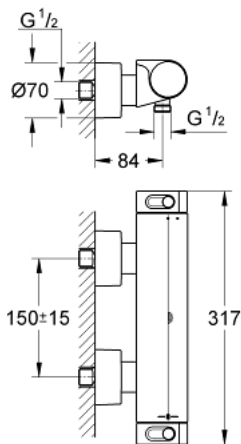

34 169 001 GROHTHERM 2000 THERMOSTATIC SHOWER MIXER 1/2"

PRODUCT DESCRIPTION

- Colour: chrome
- Wall mounted
- 100% GROHE CoolTouch consisting of safety housing + S-unions with CoolTouch escutcheons
- GROHE LongLife finish
- GROHE Aqua Paddles, ergonomically shaped handles
- GROHE SafeStop - safety button at 38°C
- GROHE SafeStop Plus - optional temperature limiter at 43°C included
- GROHE TurboStat - compact cartridge with wax thermoelement
- Integrated mixed water shut off
- volume handle
- FlowControl Button - One-button switch to full water flow
- individually adjustable stop
- Carborundum ceramic headpart 1/2", 180°
- Shower bottom outlet 1/2"
- Built-in non-return valves
- Dirt strainers
- Protected against backflow
- covered S-unions, CoolTouch escutcheons with wall sealing
- optional upgrade: GROHE EasyReach shower tray (18 608 001)

34 169 001 GROHTHERM 2000 THERMOSTATIC SHOWER MIXER 1/2"

SPARE PARTS, February 2012 – now

- 1: Shut-off handle Aqua Paddle (Spare part-nr. 47916000)
 - 1.1: Cover cap (Spare part-nr. 4788300M)
 - 2: Ceramic cartridge (Spare part-nr. 45346000)
 - 2.1: O-ring (18,2 x 1,7mm) (Spare part-nr. 0392400M)
 - 3: Temperature control handle (Spare part-nr. 47917000)
 - 3.1: Cover cap (Spare part-nr. 4788300M)
 - 4: Fitting ring (Spare part-nr. 47743000)
 - 5: 1/2" Thermostatic compact cartridge (Spare part-nr. 47439000)
 - 6: Non-return valve (Spare part-nr. 47189000)
 - 6.1: Dirt Strainer (Spare part-nr. 0726400M)
 - 6.2: Non-return valve (Spare part-nr. 08565000)
 - 6.3: O-ring (17 x 2mm) (Spare part-nr. 0305500M)
 - 7: S-union (Spare part-nr. 12693000)
 - 8: Extension set (1 3/16") (Spare part-nr. 46238000)*
 - 9: Socket Spanner (Spare part-nr. 19332000)*
 - 10: 1/2" Thermostatic compact cartridge (Spare part-nr. 47175000)*
 - 11: Special spanner wrench (Spare part-nr. 19377000)*
- * Optional accessories