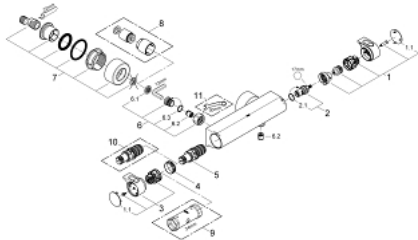

## 34 169 001 GROHTHERM 2000 THERMOSTATIC SHOWER MIXER 1/2"

### PRODUCT DESCRIPTION

- Colour: chrome
- Wall mounted
- 100% GROHE CoolTouch consisting of safety housing + S-unions with CoolTouch escutcheons
- GROHE LongLife finish
- GROHE Aqua Paddles, ergonomically shaped handles
- GROHE SafeStop - safety button at 38°C
- GROHE SafeStop Plus - optional temperature limiter at 43°C included
- GROHE TurboStat - compact cartridge with wax thermoelement
- Integrated mixed water shut off
- volume handle with GROHE EcoButton (economy button with individually adjustable economy stop)
- Carbodur ceramic headpart 1/2", 180°
- Shower bottom outlet 1/2"
- Built-in non-return valves
- Dirt strainers
- Protected against backflow
- covered S-unions, CoolTouch escutcheons with wall sealing
- optional upgrade: GROHE EasyReach shower tray (18 608 001)

### SPARE PARTS, February 2012 – now

- 1: Shut-off handle Aqua Paddle (Spare part-nr. 47916000)
  - 1.1: Cover cap (Spare part-nr. 4788300M)
  - 2: Ceramic cartridge (Spare part-nr. 45346000)
  - 2.1: O-ring (18,2 x 1,7mm) (Spare part-nr. 0392400M)
  - 3: Temperature control handle (Spare part-nr. 47917000)
  - 3.1: Cover cap (Spare part-nr. 4788300M)
  - 4: Fitting ring (Spare part-nr. 47743000)
  - 5: 1/2" Thermostatic compact cartridge (Spare part-nr. 47439000)
  - 6: Non-return valve (Spare part-nr. 47189000)
  - 6.1: Dirt Strainer (Spare part-nr. 0726400M)
  - 6.2: Non-return valve (Spare part-nr. 08565000)
  - 6.3: O-ring (17 x 2mm) (Spare part-nr. 0305500M)
  - 7: S-union (Spare part-nr. 12693000)
  - 8: Extension set (1 3/16") (Spare part-nr. 46238000)\*
  - 9: Socket Spanner (Spare part-nr. 19332000)\*
  - 10: 1/2" Thermostatic compact cartridge (Spare part-nr. 47175000)\*
  - 11: Special spanner wrench (Spare part-nr. 19377000)\*
- \* Optional accessories