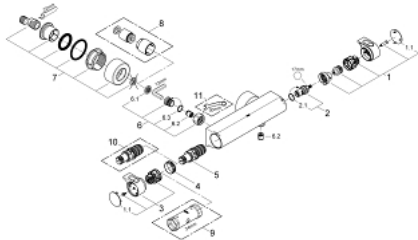

34 169 001 GROHTHERM 2000 THERMOSTATIC SHOWER MIXER 1/2"

PRODUCT DESCRIPTION

- Colour: chrome
- Wall mounted
- 100% GROHE CoolTouch consisting of safety housing + S-unions with CoolTouch escutcheons
- GROHE LongLife finish
- GROHE Aqua Paddles, ergonomically shaped handles
- GROHE SafeStop - safety button at 38°C
- GROHE SafeStop Plus - optional temperature limiter at 43°C included
- GROHE TurboStat - compact cartridge with wax thermoelement
- Integrated mixed water shut off
- volume handle
- FlowControl Button - One-button switch to full water flow
- individually adjustable stop
- Carborundum ceramic headpart 1/2", 180°
- Shower bottom outlet 1/2"
- Built-in non-return valves
- Dirt strainers
- Protected against backflow
- covered S-unions, CoolTouch escutcheons with wall sealing
- optional upgrade: GROHE EasyReach shower tray (18 608 001)

34 169 001 GROHTHERM 2000 THERMOSTATIC SHOWER MIXER 1/2"

SPARE PARTS, February 2012 – now

- 1: Shut-off handle Aqua Paddle (Spare part-nr. 47916000)
 - 1.1: Cover cap (Spare part-nr. 4788300M)
 - 2: Ceramic cartridge (Spare part-nr. 45346000)
 - 2.1: O-ring (18,2 x 1,7mm) (Spare part-nr. 0392400M)
 - 3: Temperature control handle (Spare part-nr. 47917000)
 - 3.1: Cover cap (Spare part-nr. 4788300M)
 - 4: Fitting ring (Spare part-nr. 47743000)
 - 5: 1/2" Thermostatic compact cartridge (Spare part-nr. 47439000)
 - 6: Non-return valve (Spare part-nr. 47189000)
 - 6.1: Dirt Strainer (Spare part-nr. 0726400M)
 - 6.2: Non-return valve (Spare part-nr. 08565000)
 - 6.3: O-ring (17 x 2mm) (Spare part-nr. 0305500M)
 - 7: S-union (Spare part-nr. 12693000)
 - 8: Extension set (1 3/16") (Spare part-nr. 46238000)*
 - 9: Socket Spanner (Spare part-nr. 19332000)*
 - 10: 1/2" Thermostatic compact cartridge (Spare part-nr. 47175000)*
 - 11: Special spanner wrench (Spare part-nr. 19377000)*
- * Optional accessories