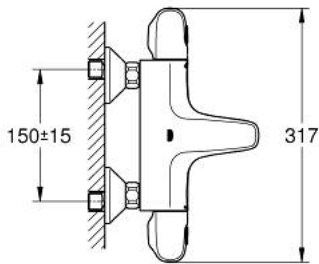

34 155 003 GROHTHERM 1000 THERMOSTATIC BATH MIXER 1/2"

PRODUCT DESCRIPTION

- Colour: chrome
- Wall mounted
- GROHE CoolTouch safety housing
- GROHE LongLife finish
- GROHE MetalGrip ergonomically shaped metal handles
- GROHE SafeStop - safety button at 38°C
- GROHE SafeStop Plus - optional temperature limiter at 43°C included
- GROHE TurboStat - compact cartridge with wax thermoelement
- Integrated mixed water shut off
- GROHE AquaDimmer with multiple function:
- Integrated GROHE EcoButton (economy button with economy stop for shower)
- Flow control
- Diverter: bath/shower
- Shower bottom outlet 1/2"
- mousseur
- Built-in non-return valves
- Dirt strainers
- Protected against backflow
- S-unions
- Metal escutcheon
- GROHE EcoJoy - less water, perfect flow

34 155 003 GROHTHERM 1000 THERMOSTATIC BATH MIXER 1/2"

SPARE PARTS, February 2014 – now

- 1: Shut-off handle (Spare part-nr. 47976000)
 - 1.1: Cover cap (Spare part-nr. 4797400M)
 - 2: Stop (Spare part-nr. 47977000)
 - 3: Aquadimmer (Spare part-nr. 12433000)
 - 4: Water flow (Spare part-nr. 47751000)
 - 5: Temperature control handle (Spare part-nr. 47973000)
 - 5.1: Cover cap (Spare part-nr. 4797400M)
 - 6: Fitting ring (Spare part-nr. 47743000)
 - 7: 1/2" Thermostatic compact cartridge (Spare part-nr. 47439000)
 - 8: Race (Spare part-nr. 47975000)
 - 9: Flow control (Spare part-nr. 13952000)
 - 10: Non-return valve (Spare part-nr. 47189000)
 - 10.1: Dirt Strainer (Spare part-nr. 0726400M)
 - 10.2: Non-return valve (Spare part-nr. 08565000)
 - 10.3: O-ring (17 x 2mm) (Spare part-nr. 0305500M)
 - 11: S-union (Spare part-nr. 12075000)
 - 11.1: Seal (Spare part-nr. 0138600M)
 - 11.2: Escutcheon (Spare part-nr. 0221000M)
 - 12: Extension 3/4" (Spare part-nr. 0713000M)*
 - 13: Special spanner wrench (Spare part-nr. 19377000)*
 - 14: Socket Spanner (Spare part-nr. 19332000)*
 - 15: 1/2" Thermostatic compact cartridge (Spare part-nr. 47175000)*
- * Optional accessories