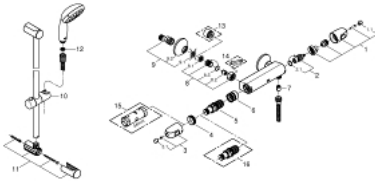

34 151 004 GROHTHERM 1000 THERMOSTATIC SHOWER MIXER 1/2" WITH SHOWER SET

PRODUCT DESCRIPTION

- Colour: chrome
- Consisting of:
 - Grohtherm 1000 thermostatic shower mixer 1/2"
 - (34 143 003)
 - Tempesta shower rail set II, 600 mm (27 598)

34 151 004 GROHTHERM 1000 THERMOSTATIC SHOWER MIXER 1/2" WITH SHOWER SET

SPARE PARTS, April 2017 – now

- 1: Shut-off handle (Spare part-nr. 47972000)
- 1.1: Cover cap (Spare part-nr. 4797400M)
- 2: Ceramic cartridge (Spare part-nr. 45346000)
- 2.1: O-ring (18,2 x 1,7mm) (Spare part-nr. 0392400M)
- 3: Temperature control handle (Spare part-nr. 47973000)
- 3.1: Cover cap (Spare part-nr. 4797400M)
- 4: Fitting ring (Spare part-nr. 47743000)
- 5: 1/2" Thermostatic compact cartridge (Spare part-nr. 47439000)
- 6: Race (Spare part-nr. 47975000)
- 7: Non-return valve (Spare part-nr. 08565000)
- 8: Non-return valve (Spare part-nr. 47189000)
- 8.1: Dirt Strainer (Spare part-nr. 0726400M)
- 8.2: Non-return valve (Spare part-nr. 08565000)
- 8.3: O-ring (17 x 2mm) (Spare part-nr. 0305500M)
- 9: S-union (Spare part-nr. 12075000)
- 9.1: Seal (Spare part-nr. 0138600M)
- 9.2: Escutcheon (Spare part-nr. 0221000M)
- 10: Glide element (Spare part-nr. 48099000)
- 11: Shower bar holder (Spare part-nr. 48098000)
- 12: Dirt strainer (Spare part-nr. 0700200M)
- 13: Extension 3/4" (Spare part-nr. 0713000M)*
- 14: Special spanner wrench (Spare part-nr. 19377000)*
- 15: Socket Spanner (Spare part-nr. 19332000)*
- 16: GROHE TurboStat cartridge 1/2" (Spare part-nr. 47175000)*