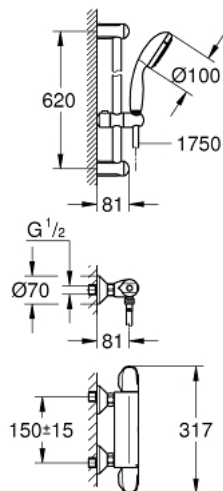

34 151 004 GROHTHERM 1000 THERMOSTATIC SHOWER MIXER 1/2" WITH SHOWER SET

PRODUCT DESCRIPTION

- Colour: chrome
- Consisting of:
 - Grohtherm 1000 thermostatic shower mixer 1/2"
 - (34 143 003)
 - Tempesta shower rail set II, 600 mm (27 598)

34 151 004 GROHTHERM 1000 THERMOSTATIC SHOWER MIXER 1/2" WITH SHOWER SET

SPARE PARTS, April 2017 – now

- 1: Shut-off handle (Spare part-nr. 47972000)
- 1.1: Cover cap (Spare part-nr. 4797400M)
- 2: Ceramic cartridge (Spare part-nr. 45346000)
- 2.1: O-ring (18,2 x 1,7mm) (Spare part-nr. 0392400M)
- 3: Temperature control handle (Spare part-nr. 47973000)
- 3.1: Cover cap (Spare part-nr. 4797400M)
- 4: Fitting ring (Spare part-nr. 47743000)
- 5: 1/2" Thermostatic compact cartridge (Spare part-nr. 47439000)
- 6: Race (Spare part-nr. 47975000)
- 7: Non-return valve (Spare part-nr. 08565000)
- 8: Non-return valve (Spare part-nr. 47189000)
- 8.1: Dirt Strainer (Spare part-nr. 0726400M)
- 8.2: Non-return valve (Spare part-nr. 08565000)
- 8.3: O-ring (17 x 2mm) (Spare part-nr. 0305500M)
- 9: S-union (Spare part-nr. 12075000)
- 9.1: Seal (Spare part-nr. 0138600M)
- 9.2: Escutcheon (Spare part-nr. 0221000M)
- 10: Glide element (Spare part-nr. 48099000)
- 11: Shower bar holder (Spare part-nr. 48098000)
- 12: Dirt strainer (Spare part-nr. 0700200M)
- 13: Extension 3/4" (Spare part-nr. 0713000M)*
- 14: Special spanner wrench (Spare part-nr. 19377000)*
- 15: Socket Spanner (Spare part-nr. 19332000)*
- 16: GROHE TurboStat cartridge 1/2" (Spare part-nr. 47175000)*