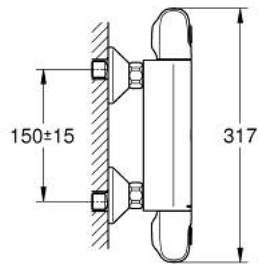

## 34 143 003 GROHTHERM 1000 THERMOSTATIC SHOWER MIXER 1/2"

### PRODUCT DESCRIPTION

- Colour: chrome
- Wall mounted
- GROHE CoolTouch safety housing
- GROHE LongLife finish
- GROHE MetalGrip ergonomically shaped metal handles
- GROHE SafeStop - safety button at 38°C
- GROHE SafeStop Plus - optional temperature limiter at 43°C included
- GROHE TurboStat - compact cartridge with wax thermoelement
- Integrated mixed water shut off
- volume handle with GROHE EcoButton (economy button with individually adjustable economy stop)
- Ceramic headpart 1/2", 180°
- Shower bottom outlet 1/2"
- Built-in non-return valves
- Dirt strainers
- Protected against backflow
- S-unions
- Metal escutcheon
- GROHE EcoJoy - less water, perfect flow

### SPARE PARTS, February 2014 – now

- 1: Shut-off handle (Spare part-nr. 47972000)
  - 1.1: Cover cap (Spare part-nr. 4797400M)
  - 2: Ceramic cartridge (Spare part-nr. 45346000)
  - 2.1: O-ring (18,2 x 1,7mm) (Spare part-nr. 0392400M)
  - 3: Temperature control handle (Spare part-nr. 47973000)
  - 3.1: Cover cap (Spare part-nr. 4797400M)
  - 4: Fitting ring (Spare part-nr. 47743000)
  - 5: 1/2" Thermostatic compact cartridge (Spare part-nr. 47439000)
  - 6: Race (Spare part-nr. 47975000)
  - 7: Non-return valve (Spare part-nr. 08565000)
  - 8: Non-return valve (Spare part-nr. 47189000)
  - 8.1: Dirt Strainer (Spare part-nr. 0726400M)
  - 8.2: Non-return valve (Spare part-nr. 08565000)
  - 8.3: O-ring (17 x 2mm) (Spare part-nr. 0305500M)
  - 9: S-union (Spare part-nr. 12075000)
  - 9.1: Seal (Spare part-nr. 0138600M)
  - 9.2: Escutcheon (Spare part-nr. 0221000M)
  - 10: Extension 3/4" (Spare part-nr. 0713000M)\*
  - 11: Special spanner wrench (Spare part-nr. 19377000)\*
  - 12: Socket Spanner (Spare part-nr. 19332000)\*
  - 13: 1/2" Thermostatic compact cartridge (Spare part-nr. 47175000)\*
- \* Optional accessories