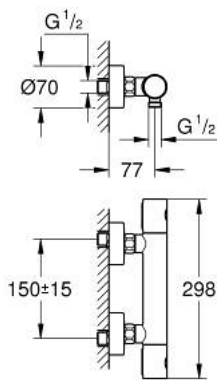

34 065 GN2 GROHTHERM 1000 COSMOPOLITAN M THERMOSTATIC SHOWER MIXER 1/2"

PRODUCT DESCRIPTION

- Colour: Brushed cool sunrise
- Wall mounted
- GROHE LongLife finish
- GROHE MetalGrip ergonomically shaped metal handles
- GROHE SafeStop - safety button at 38°C
- GROHE SafeStop Plus - optional temperature limiter at 43°C included
- GROHE TurboStat - compact cartridge with wax thermoelement
- Integrated mixed water shut off
- volume handle with GROHE EcoButton (economy button with individually adjustable economy stop)
- Ceramic headpart 1/2", 180°
- Shower bottom outlet 1/2"
- Built-in non-return valves
- Dirt strainers
- Protected against backflow
- S-unions
- Metal escutcheon