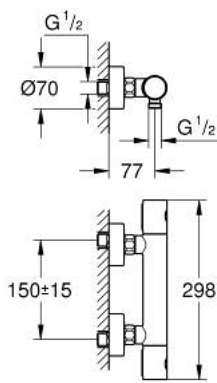

34 065 GL2 GROHTHERM 1000 COSMOPOLITAN M THERMOSTATIC SHOWER MIXER 1/2"

PRODUCT DESCRIPTION

- Colour: Cool sunrise
- Wall mounted
- GROHE LongLife finish
- GROHE MetalGrip ergonomically shaped metal handles
- GROHE SafeStop - safety button at 38°C
- GROHE SafeStop Plus - optional temperature limiter at 43°C included
- GROHE TurboStat - compact cartridge with wax thermoelement
- Integrated mixed water shut off
- volume handle with GROHE EcoButton (economy button with individually adjustable economy stop)
- Ceramic headpart 1/2", 180°
- Shower bottom outlet 1/2"
- Built-in non-return valves
- Dirt strainers
- Protected against backflow
- S-unions
- Metal escutcheon