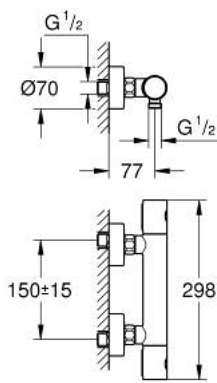

## 34 065 GL2 GROHTHERM 1000 COSMOPOLITAN M THERMOSTATIC SHOWER MIXER 1/2"

### PRODUCT DESCRIPTION

- Colour: Cool sunrise
- Wall mounted
- GROHE LongLife finish
- GROHE MetalGrip ergonomically shaped metal handles
- GROHE SafeStop - safety button at 38°C
- GROHE SafeStop Plus - optional temperature limiter at 43°C included
- GROHE TurboStat - compact cartridge with wax thermoelement
- Integrated mixed water shut off
- volume handle with FlowControl Button (button with individually adjustable stop)
- Ceramic headpart 1/2", 180°
- Shower bottom outlet 1/2"
- Built-in non-return valves
- Dirt strainers
- Protected against backflow
- S-unions
- Metal escutcheon