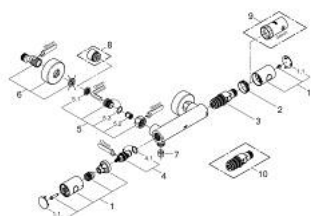

34 065 EN2 GROHTHERM 1000 COSMOPOLITAN M THERMOSTATIC SHOWER MIXER 1/2"

PRODUCT DESCRIPTION

- Colour: Brushed nickel
- Wall mounted
- GROHE LongLife finish
- GROHE MetalGrip ergonomically shaped metal handles
- GROHE SafeStop - safety button at 38°C
- GROHE SafeStop Plus - optional temperature limiter at 43°C included
- GROHE TurboStat - compact cartridge with wax thermoelement
- Integrated mixed water shut off
- volume handle with GROHE EcoButton (economy button with individually adjustable economy stop)
- Ceramic headpart 1/2", 180°
- Shower bottom outlet 1/2"
- Built-in non-return valves
- Dirt strainers
- Protected against backflow
- S-unions
- Metal escutcheon

34 065 EN2 GROHTHERM 1000 COSMOPOLITAN M THERMOSTATIC SHOWER MIXER 1/2"

SPARE PARTS, November 2016 – now

- 1: 1/2" Metal handle (Spare part-nr. 47984EN0)
- 2: Fitting ring (Spare part-nr. 47743000)
- 3: 1/2" Thermostatic compact cartridge (Spare part-nr. 47439000)
- 4: Ceramic cartridge (Spare part-nr. 45346000)
- 5: Non-return valve (Spare part-nr. 47189EN0)
- 6: S-union (Spare part-nr. 12662EN0)
- 7: Non-return valve (Spare part-nr. 08565000)
- 8: Extension 3/4" (Spare part-nr. 0713000M)*
- 9: Socket Spanner (Spare part-nr. 19332000)*
- 10: GROHE TurboStat cartridge 1/2" (Spare part-nr. 47175000)*