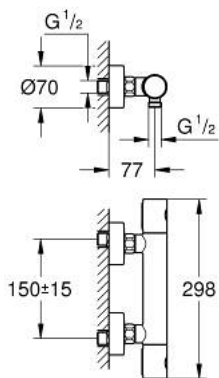

34 065 EN2 GROHTHERM 1000 COSMOPOLITAN M THERMOSTATIC SHOWER MIXER 1/2"

PRODUCT DESCRIPTION

- Colour: Brushed nickel
- Wall mounted
- GROHE LongLife finish
- GROHE MetalGrip ergonomically shaped metal handles
- GROHE SafeStop - safety button at 38°C
- GROHE SafeStop Plus - optional temperature limiter at 43°C included
- GROHE TurboStat - compact cartridge with wax thermoelement
- Integrated mixed water shut off
- volume handle with GROHE EcoButton (economy button with individually adjustable economy stop)
- Ceramic headpart 1/2", 180°
- Shower bottom outlet 1/2"
- Built-in non-return valves
- Dirt strainers
- Protected against backflow
- S-unions
- Metal escutcheon

34 065 EN2 GROHTHERM 1000 COSMOPOLITAN M THERMOSTATIC SHOWER MIXER 1/2"

SPARE PARTS, November 2016 – now

- 1: 1/2" Metal handle (Spare part-nr. 47984EN0)
- 2: Fitting ring (Spare part-nr. 47743000)
- 3: 1/2" Thermostatic compact cartridge (Spare part-nr. 47439000)
- 4: Ceramic cartridge (Spare part-nr. 45346000)
- 5: Non-return valve (Spare part-nr. 47189EN0)
- 6: S-union (Spare part-nr. 12662EN0)
- 7: Non-return valve (Spare part-nr. 08565000)
- 8: Extension 3/4" (Spare part-nr. 0713000M)*
- 9: Socket Spanner (Spare part-nr. 19332000)*
- 10: GROHE TurboStat cartridge 1/2" (Spare part-nr. 47175000)*