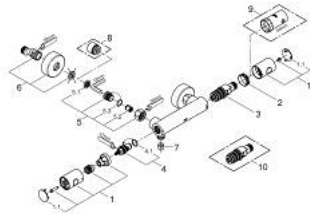

34 065 DC2 GROHTHERM 1000 COSMOPOLITAN M THERMOSTATIC SHOWER MIXER 1/2"

PRODUCT DESCRIPTION

- Colour: supersteel
- Wall mounted
- GROHE LongLife finish
- GROHE MetalGrip ergonomically shaped metal handles
- GROHE SafeStop - safety button at 38°C
- GROHE SafeStop Plus - optional temperature limiter at 43°C included
- GROHE TurboStat - compact cartridge with wax thermoelement
- Integrated mixed water shut off
- volume handle with GROHE EcoButton (economy button with individually adjustable economy stop)
- Ceramic headpart 1/2", 180°
- Shower bottom outlet 1/2"
- Built-in non-return valves
- Dirt strainers
- Protected against backflow
- S-unions
- Metal escutcheon

34 065 DC2 GROHTHERM 1000 COSMOPOLITAN M THERMOSTATIC SHOWER MIXER 1/2"

SPARE PARTS, February 2016 – now

- 1: 1/2" Metal handle (Spare part-nr. 47984DC0)
- 1.1: Cover cap (Spare part-nr. 64585DCM)
- 2: Fitting ring (Spare part-nr. 47743000)
- 3: 1/2" Thermostatic compact cartridge (Spare part-nr. 47439000)
- 4: Ceramic cartridge (Spare part-nr. 45346000)
- 4.1: O-ring (18,2 x 1,7mm) (Spare part-nr. 0392400M)
- 5: Non-return valve (Spare part-nr. 47189DC0)
- 5.1: Dirt Strainer (Spare part-nr. 0726400M)
- 5.2: Non-return valve (Spare part-nr. 08565000)
- 5.3: O-ring (17 x 2mm) (Spare part-nr. 0305500M)
- 6: S-union (Spare part-nr. 12662DC0)
- 7: Non-return valve (Spare part-nr. 08565000)
- 8: Extension 3/4" (Spare part-nr. 0713000M)*
- 9: Socket Spanner (Spare part-nr. 19332000)*
- 10: GROHE TurboStat cartridge 1/2" (Spare part-nr. 47175000)*