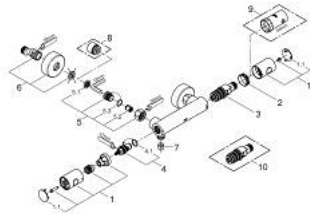

34 065 DC2 GROHTHERM 1000 COSMOPOLITAN M THERMOSTATIC SHOWER MIXER 1/2"

PRODUCT DESCRIPTION

- Colour: supersteel
- Wall mounted
- GROHE LongLife finish
- GROHE MetalGrip ergonomically shaped metal handles
- GROHE SafeStop - safety button at 38°C
- GROHE SafeStop Plus - optional temperature limiter at 43°C included
- GROHE TurboStat - compact cartridge with wax thermoelement
- Integrated mixed water shut off
- volume handle with FlowControl Button (button with individually adjustable stop)
- Ceramic headpart $1/2"$, 180°
- Shower bottom outlet $1/2"$
- Built-in non-return valves
- Dirt strainers
- Protected against backflow
- S-unions
- Metal escutcheon

34 065 DC2 GROHTHERM 1000 COSMOPOLITAN M THERMOSTATIC SHOWER MIXER 1/2"

SPARE PARTS, February 2016 – now

- 1: 1/2" Metal handle (Spare part-nr. 47984DC0)
- 1.1: Cover cap (Spare part-nr. 64585DCM)
- 2: Fitting ring (Spare part-nr. 47743000)
- 3: 1/2" Thermostatic compact cartridge (Spare part-nr. 47439000)
- 4: Ceramic cartridge (Spare part-nr. 45346000)
- 4.1: O-ring (18,2 x 1,7mm) (Spare part-nr. 0392400M)
- 5: Non-return valve (Spare part-nr. 47189DC0)
- 5.1: Dirt Strainer (Spare part-nr. 0726400M)
- 5.2: Non-return valve (Spare part-nr. 08565000)
- 5.3: O-ring (17 x 2mm) (Spare part-nr. 0305500M)
- 6: S-union (Spare part-nr. 12662DC0)
- 7: Non-return valve (Spare part-nr. 08565000)
- 8: Extension 3/4" (Spare part-nr. 0713000M)*
- 9: Socket Spanner (Spare part-nr. 19332000)*
- 10: GROHE TurboStat cartridge 1/2" (Spare part-nr. 47175000)*