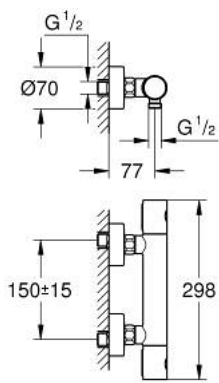

## 34 065 DA2 GROHTHERM 1000 COSMOPOLITAN M THERMOSTATIC SHOWER MIXER 1/2"

### PRODUCT DESCRIPTION

- Colour: Warm sunset
- Wall mounted
- GROHE LongLife finish
- GROHE MetalGrip ergonomically shaped metal handles
- GROHE SafeStop - safety button at 38°C
- GROHE SafeStop Plus - optional temperature limiter at 43°C included
- GROHE TurboStat - compact cartridge with wax thermoelement
- Integrated mixed water shut off
- volume handle with GROHE EcoButton (economy button with individually adjustable economy stop)
- Ceramic headpart 1/2", 180°
- Shower bottom outlet 1/2"
- Built-in non-return valves
- Dirt strainers
- Protected against backflow
- S-unions
- Metal escutcheon