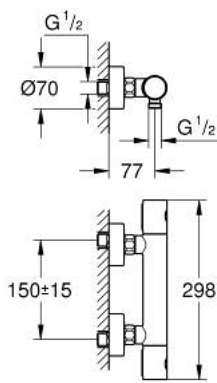

34 065 DA2 GROHTHERM 1000 COSMOPOLITAN M THERMOSTATIC SHOWER MIXER 1/2"

PRODUCT DESCRIPTION

- Colour: Warm sunset
- Wall mounted
- GROHE LongLife finish
- GROHE MetalGrip ergonomically shaped metal handles
- GROHE SafeStop - safety button at 38°C
- GROHE SafeStop Plus - optional temperature limiter at 43°C included
- GROHE TurboStat - compact cartridge with wax thermoelement
- Integrated mixed water shut off
- volume handle with FlowControl Button (button with individually adjustable stop)
- Ceramic headpart 1/2", 180°
- Shower bottom outlet 1/2"
- Built-in non-return valves
- Dirt strainers
- Protected against backflow
- S-unions
- Metal escutcheon