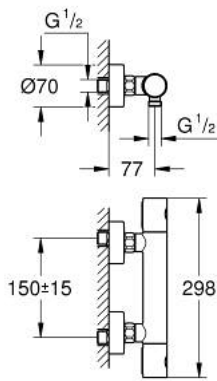

34 065 BE2 GROHTHERM 1000 COSMOPOLITAN M THERMOSTATIC SHOWER MIXER 1/2"

PRODUCT DESCRIPTION

- Colour: Polished nickel
- Wall mounted
- GROHE LongLife finish
- GROHE MetalGrip ergonomically shaped metal handles
- GROHE SafeStop - safety button at 38°C
- GROHE SafeStop Plus - optional temperature limiter at 43°C included
- GROHE TurboStat - compact cartridge with wax thermoelement
- Integrated mixed water shut off
- volume handle with GROHE EcoButton (economy button with individually adjustable economy stop)
- Ceramic headpart 1/2", 180°
- Shower bottom outlet 1/2"
- Built-in non-return valves
- Dirt strainers
- Protected against backflow
- S-unions
- Metal escutcheon