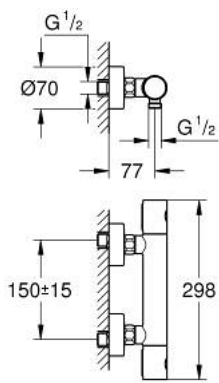

34 065 BE2 GROHTHERM 1000 COSMOPOLITAN M THERMOSTATIC SHOWER MIXER 1/2"

PRODUCT DESCRIPTION

- Colour: Polished nickel
- Wall mounted
- GROHE LongLife finish
- GROHE MetalGrip ergonomically shaped metal handles
- GROHE SafeStop - safety button at 38°C
- GROHE SafeStop Plus - optional temperature limiter at 43°C included
- GROHE TurboStat - compact cartridge with wax thermoelement
- Integrated mixed water shut off
- volume handle with FlowControl Button (button with individually adjustable stop)
- Ceramic headpart 1/2", 180°
- Shower bottom outlet 1/2"
- Built-in non-return valves
- Dirt strainers
- Protected against backflow
- S-unions
- Metal escutcheon