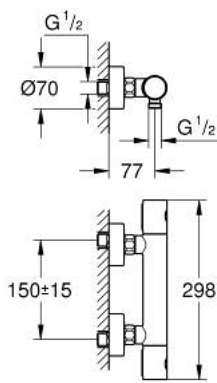

34 065 A02 GROHTHERM 1000 COSMOPOLITAN M THERMOSTATIC SHOWER MIXER 1/2"

PRODUCT DESCRIPTION

- Colour: Hard graphite
- Wall mounted
- GROHE LongLife finish
- GROHE MetalGrip ergonomically shaped metal handles
- GROHE SafeStop - safety button at 38°C
- GROHE SafeStop Plus - optional temperature limiter at 43°C included
- GROHE TurboStat - compact cartridge with wax thermoelement
- Integrated mixed water shut off
- volume handle with FlowControl Button (button with individually adjustable stop)
- Ceramic headpart 1/2", 180°
- Shower bottom outlet 1/2"
- Built-in non-return valves
- Dirt strainers
- Protected against backflow
- S-unions
- Metal escutcheon