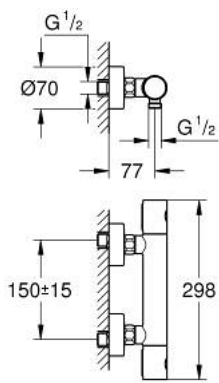

## 34 065 A02 GROHTHERM 1000 COSMOPOLITAN M THERMOSTATIC SHOWER MIXER 1/2"

### PRODUCT DESCRIPTION

- Colour: Hard graphite
- Wall mounted
- GROHE LongLife finish
- GROHE MetalGrip ergonomically shaped metal handles
- GROHE SafeStop - safety button at 38°C
- GROHE SafeStop Plus - optional temperature limiter at 43°C included
- GROHE TurboStat - compact cartridge with wax thermoelement
- Integrated mixed water shut off
- volume handle with GROHE EcoButton (economy button with individually adjustable economy stop)
- Ceramic headpart 1/2", 180°
- Shower bottom outlet 1/2"
- Built-in non-return valves
- Dirt strainers
- Protected against backflow
- S-unions
- Metal escutcheon
- GROHE EcoJoy - less water, perfect flow