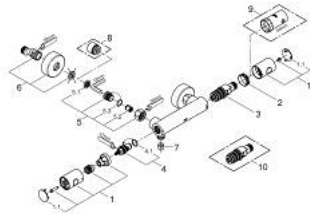

34 065 002 GROHTHERM 1000 COSMOPOLITAN M THERMOSTATIC SHOWER MIXER 1/2"

PRODUCT DESCRIPTION

- Colour: chrome
- Wall mounted
- GROHE LongLife finish
- GROHE MetalGrip ergonomically shaped metal handles
- GROHE SafeStop - safety button at 38°C
- GROHE SafeStop Plus - optional temperature limiter at 43°C included
- GROHE TurboStat - compact cartridge with wax thermoelement
- Integrated mixed water shut off
- volume handle with GROHE EcoButton (economy button with individually adjustable economy stop)
- Ceramic headpart 1/2", 180°
- Shower bottom outlet 1/2"
- Built-in non-return valves
- Dirt strainers
- Protected against backflow
- S-unions
- Metal escutcheon

34 065 002 **GROHTHERM 1000 COSMOPOLITAN M THERMOSTATIC SHOWER MIXER 1/2"**

SPARE PARTS, February 2014 – now

- 1: 1/2" Metal handle (Spare part-nr. 47984000)
- 1.1: Cover cap (Spare part-nr. 6458500M)
- 2: Fitting ring (Spare part-nr. 47743000)
- 3: 1/2" Thermostatic compact cartridge (Spare part-nr. 47439000)
- 4: Ceramic cartridge (Spare part-nr. 45346000)
- 4.1: O-ring (18,2 x 1,7mm) (Spare part-nr. 0392400M)
- 5: Non-return valve (Spare part-nr. 47189000)
- 5.1: Dirt Strainer (Spare part-nr. 0726400M)
- 5.2: Non-return valve (Spare part-nr. 08565000)
- 5.3: O-ring (17 x 2mm) (Spare part-nr. 0305500M)
- 6: S-union (Spare part-nr. 12662000)
- 7: Non-return valve (Spare part-nr. 08565000)
- 8: Extension 3/4" (Spare part-nr. 0713000M)*
- 9: Socket Spanner (Spare part-nr. 19332000)*
- 10: 1/2" Thermostatic compact cartridge (Spare part-nr. 47175000)*