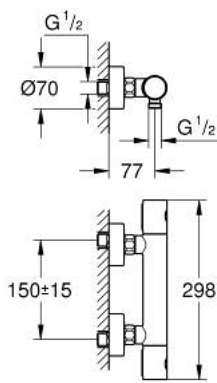

34 065 002 **GROHTHERM 1000 COSMOPOLITAN M THERMOSTATIC SHOWER MIXER 1/2"**

PRODUCT DESCRIPTION

- Colour: chrome
- Wall mounted
- GROHE LongLife finish
- GROHE MetalGrip ergonomically shaped metal handles
- GROHE SafeStop - safety button at 38°C
- GROHE SafeStop Plus - optional temperature limiter at 43°C included
- GROHE TurboStat - compact cartridge with wax thermoelement
- Integrated mixed water shut off
- volume handle with FlowControl Button (button with individually adjustable stop)
- Ceramic headpart 1/2", 180°
- Shower bottom outlet 1/2"
- Built-in non-return valves
- Dirt strainers
- Protected against backflow
- S-unions
- Metal escutcheon

34 065 002 **GROHTHERM 1000 COSMOPOLITAN M THERMOSTATIC SHOWER MIXER 1/2"**

SPARE PARTS, February 2014 – now

- 1: 1/2" Metal handle (Spare part-nr. 47984000)
- 1.1: Cover cap (Spare part-nr. 6458500M)
- 2: Fitting ring (Spare part-nr. 47743000)
- 3: 1/2" Thermostatic compact cartridge (Spare part-nr. 47439000)
- 4: Ceramic cartridge (Spare part-nr. 45346000)
- 4.1: O-ring (18,2 x 1,7mm) (Spare part-nr. 0392400M)
- 5: Non-return valve (Spare part-nr. 47189000)
- 5.1: Dirt Strainer (Spare part-nr. 0726400M)
- 5.2: Non-return valve (Spare part-nr. 08565000)
- 5.3: O-ring (17 x 2mm) (Spare part-nr. 0305500M)
- 6: S-union (Spare part-nr. 12662000)
- 7: Non-return valve (Spare part-nr. 08565000)
- 8: Extension 3/4" (Spare part-nr. 0713000M)*
- 9: Socket Spanner (Spare part-nr. 19332000)*
- 10: 1/2" Thermostatic compact cartridge (Spare part-nr. 47175000)*