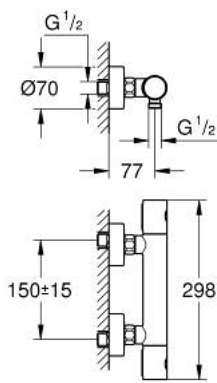

34 065 002 GROHTHERM 1000 COSMOPOLITAN M THERMOSTATIC SHOWER MIXER 1/2"

PRODUCT DESCRIPTION

- Colour: chrome
- Wall mounted
- GROHE LongLife finish
- GROHE MetalGrip ergonomically shaped metal handles
- GROHE SafeStop - safety button at 38°C
- GROHE SafeStop Plus - optional temperature limiter at 43°C included
- GROHE TurboStat - compact cartridge with wax thermoelement
- Integrated mixed water shut off
- volume handle with GROHE EcoButton (economy button with individually adjustable economy stop)
- Ceramic headpart 1/2", 180°
- Shower bottom outlet 1/2"
- Built-in non-return valves
- Dirt strainers
- Protected against backflow
- S-unions
- Metal escutcheon

34 065 002 **GROHTHERM 1000 COSMOPOLITAN M THERMOSTATIC SHOWER MIXER 1/2"**

SPARE PARTS, February 2014 – now

- 1: 1/2" Metal handle (Spare part-nr. 47984000)
- 1.1: Cover cap (Spare part-nr. 6458500M)
- 2: Fitting ring (Spare part-nr. 47743000)
- 3: 1/2" Thermostatic compact cartridge (Spare part-nr. 47439000)
- 4: Ceramic cartridge (Spare part-nr. 45346000)
- 4.1: O-ring (18,2 x 1,7mm) (Spare part-nr. 0392400M)
- 5: Non-return valve (Spare part-nr. 47189000)
- 5.1: Dirt Strainer (Spare part-nr. 0726400M)
- 5.2: Non-return valve (Spare part-nr. 08565000)
- 5.3: O-ring (17 x 2mm) (Spare part-nr. 0305500M)
- 6: S-union (Spare part-nr. 12662000)
- 7: Non-return valve (Spare part-nr. 08565000)
- 8: Extension 3/4" (Spare part-nr. 0713000M)*
- 9: Socket Spanner (Spare part-nr. 19332000)*
- 10: 1/2" Thermostatic compact cartridge (Spare part-nr. 47175000)*