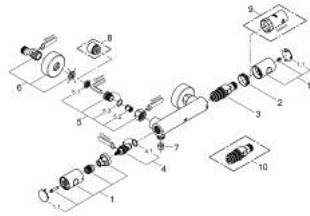

34 065 002 **GROHTHERM 1000 COSMOPOLITAN M THERMOSTATIC SHOWER MIXER 1/2"**

PRODUCT DESCRIPTION

- Colour: chrome
- Wall mounted
- GROHE LongLife finish
- GROHE MetalGrip ergonomically shaped metal handles
- GROHE SafeStop - safety button at 38°C
- GROHE SafeStop Plus - optional temperature limiter at 43°C included
- GROHE TurboStat - compact cartridge with wax thermoelement
- Integrated mixed water shut off
- volume handle with FlowControl Button (button with individually adjustable stop)
- Ceramic headpart 1/2", 180°
- Shower bottom outlet 1/2"
- Built-in non-return valves
- Dirt strainers
- Protected against backflow
- S-unions
- Metal escutcheon

34 065 002 **GROHTHERM 1000 COSMOPOLITAN M THERMOSTATIC SHOWER MIXER 1/2"**

SPARE PARTS, February 2014 – now

- 1: 1/2" Metal handle (Spare part-nr. 47984000)
- 1.1: Cover cap (Spare part-nr. 6458500M)
- 2: Fitting ring (Spare part-nr. 47743000)
- 3: 1/2" Thermostatic compact cartridge (Spare part-nr. 47439000)
- 4: Ceramic cartridge (Spare part-nr. 45346000)
- 4.1: O-ring (18,2 x 1,7mm) (Spare part-nr. 0392400M)
- 5: Non-return valve (Spare part-nr. 47189000)
- 5.1: Dirt Strainer (Spare part-nr. 0726400M)
- 5.2: Non-return valve (Spare part-nr. 08565000)
- 5.3: O-ring (17 x 2mm) (Spare part-nr. 0305500M)
- 6: S-union (Spare part-nr. 12662000)
- 7: Non-return valve (Spare part-nr. 08565000)
- 8: Extension 3/4" (Spare part-nr. 0713000M)*
- 9: Socket Spanner (Spare part-nr. 19332000)*
- 10: 1/2" Thermostatic compact cartridge (Spare part-nr. 47175000)*