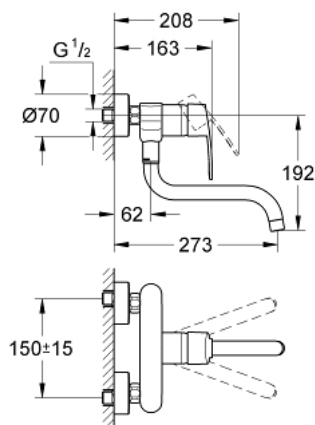

33 982 002 **EUROSTYLE COSMOPOLITAN SINGLE-LEVER SINK MIXER 1/2"**

PRODUCT DESCRIPTION

- Colour: chrome
- Wall mounted
- GROHE LongLife finish
- GROHE SilkMove 46 mm ceramic cartridge
- mousseur
- Adjustable flow rate limiter
- swivel tubular spout
- Selectable swivel area: 0° / 150°
- projection 273 mm
- S-unions

33 982 002 EUROSTYLE COSMOPOLITAN SINGLE-LEVER SINK MIXER 1/2"

SPARE PARTS, June 2010 – now

- 1: Lever (Spare part-nr. 46752000)
 - 2: Cap (Spare part-nr. 46243000)
 - 3: Cartridge (Spare part-nr. 46048000)
 - 4: 1/2" screw connection (Spare part-nr. 45044000)
 - 5: S-union (Spare part-nr. 12662000)
 - 6: Spout (Spare part-nr. 13007000)
 - 6.1: Sealing washer (Spare part-nr. 0128500M)
 - 6.2: Safety ring (Spare part-nr. 0485300M)
 - 6.3: Flow control (Spare part-nr. 06574000)
 - 7: Extension 3/4" (Spare part-nr. 0713000M)*
 - 8: Special spanner wrench (Spare part-nr. 19377000)*
 - 9: Adapter (Spare part-nr. 45562000)*
- * Optional accessories