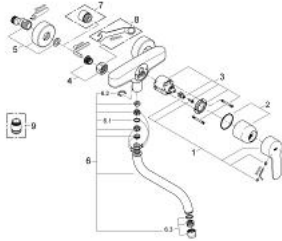

33 982 002 **EUROSTYLE COSMOPOLITAN SINGLE-LEVER SINK MIXER 1/2"**

PRODUCT DESCRIPTION

- Colour: chrome
- Wall mounted
- GROHE LongLife finish
- GROHE SilkMove 46 mm ceramic cartridge
- mousseur
- Adjustable flow rate limiter
- swivel tubular spout
- Selectable swivel area: 0° / 150°
- projection 273 mm
- S-unions

33 982 002 EUROSTYLE COSMOPOLITAN SINGLE-LEVER SINK MIXER 1/2"

SPARE PARTS, June 2010 – now

- 1: Lever (Spare part-nr. 46752000)
 - 2: Cap (Spare part-nr. 46243000)
 - 3: Cartridge (Spare part-nr. 46048000)
 - 4: 1/2" screw connection (Spare part-nr. 45044000)
 - 5: S-union (Spare part-nr. 12662000)
 - 6: Spout (Spare part-nr. 13007000)
 - 6.1: Sealing washer (Spare part-nr. 0128500M)
 - 6.2: Safety ring (Spare part-nr. 0485300M)
 - 6.3: Flow control (Spare part-nr. 06574000)
 - 7: Extension 3/4" (Spare part-nr. 0713000M)*
 - 8: Special spanner wrench (Spare part-nr. 19377000)*
 - 9: Adapter (Spare part-nr. 45562000)*
- * Optional accessories