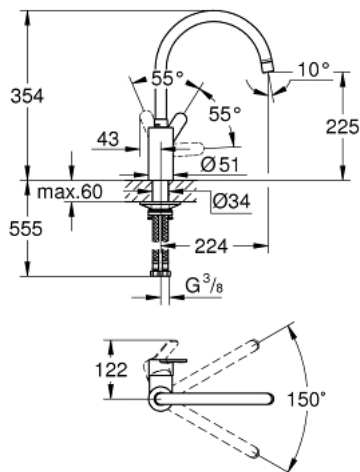

33 975 004 EUROSTYLE COSMOPOLITAN SINGLE-LEVER SINK MIXER 1/2"

PRODUCT DESCRIPTION

- Colour: chrome
- High spout
- Single hole installation
- GROHE LongLife finish
- GROHE SilkMove 35 mm ceramic cartridge
- Protected Water Ways no contact of water with lead or nickel inside the tap
- mousseur
- Adjustable flow rate limiter
- swivel tubular spout
- Selectable swivel area: 0° / 150°
- Flexible connection hoses
-

33 975 004 EUROSTYLE COSMOPOLITAN SINGLE-LEVER SINK MIXER 1/2"

SPARE PARTS, April 2020 – now

- 1: Lever (Spare part-nr. 46750000)
 - 2: Flow control (Spare part-nr. 48418000)
 - 3: Cartridge (Spare part-nr. 46374000)
 - 4: Mounting set (Spare part-nr. 48477000)
 - 5: Socket Spanner (Spare part-nr. 19332000)*
- * Optional accessories