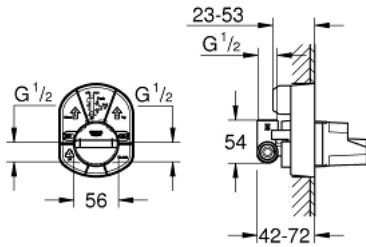

33 964 000 SINGLE-LEVER MIXER 1/2", CONCEALED BODY

PRODUCT DESCRIPTION

- for shower
- Without finishing trim set
- Wall installation
- GROHE SilkMove 46 mm ceramic cartridge
- Adjustable flow rate limiter
- 1/2" top outlet
- clockwise thread

33 964 000 **SINGLE-LEVER MIXER 1/2", CONCEALED BODY**

SPARE PARTS, January 1994 – now

1: Cartridge (Spare part-nr. 46048000)