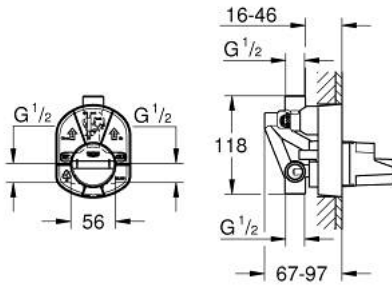

## 33 963 000 SINGLE-LEVER MIXER 1/2", CONCEALED BODY

### PRODUCT DESCRIPTION

- for bath and shower
- Without finishing trim set
- Wall installation
- GROHE SilkMove 46 mm ceramic cartridge
- Adjustable flow rate limiter
- top and bottom outlet 1/2"
- cap included
- diverter in set for final installation
- clockwise thread

## 33 963 000 **SINGLE-LEVER MIXER 1/2", CONCEALED BODY**

**SPARE PARTS**, January 1994 – now

1: Cartridge (Spare part-nr. 46048000)