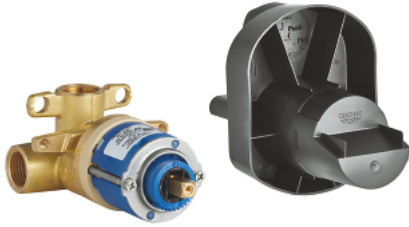

33 962 000 SINGLE-LEVER MIXER 1/2", CONCEALED BODY

PRODUCT DESCRIPTION

- for shower
- Without finishing trim set
- Wall installation
- GROHE SilkMove 46 mm ceramic cartridge
- Adjustable flow rate limiter
- 1/2" top outlet
- clockwise thread
- fastening loops

Pure Freude
an Wasser

33 962 000 **SINGLE-LEVER MIXER 1/2", CONCEALED BODY**

SPARE PARTS, January 1994 – now

1: Cartridge (Spare part-nr. 46048000)