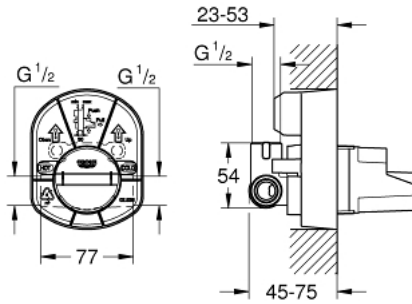

33 962 000 SINGLE-LEVER MIXER 1/2", CONCEALED BODY

PRODUCT DESCRIPTION

- for shower
- Without finishing trim set
- Wall installation
- GROHE SilkMove 46 mm ceramic cartridge
- Adjustable flow rate limiter
- 1/2" top outlet
- clockwise thread
- fastening loops

Pure Freude
an Wasser

33 962 000 **SINGLE-LEVER MIXER 1/2", CONCEALED BODY**

SPARE PARTS, January 1994 – now

1: Cartridge (Spare part-nr. 46048000)