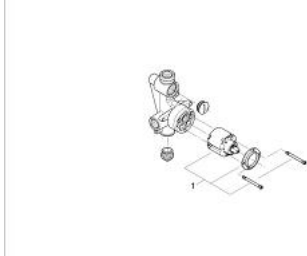

33 961 000 SINGLE-LEVER MIXER 1/2", CONCEALED BODY

PRODUCT DESCRIPTION

- for bath and shower
- Without finishing trim set
- Wall installation
- GROHE SilkMove 46 mm ceramic cartridge
- Adjustable flow rate limiter
- top and bottom outlet 1/2"
- cap included
- diverter in set for final installation
- clockwise thread
- fastening loops

33 961 000 **SINGLE-LEVER MIXER 1/2", CONCEALED BODY**

SPARE PARTS, January 1994 – now

1: Cartridge (Spare part-nr. 46048000)