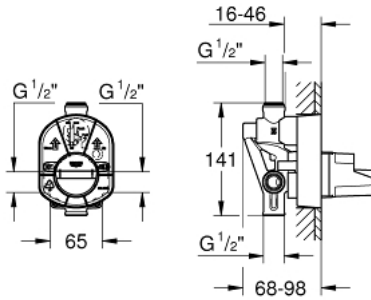

33 961 000 SINGLE-LEVER MIXER 1/2", CONCEALED BODY

PRODUCT DESCRIPTION

- for bath and shower
- Without finishing trim set
- Wall installation
- GROHE SilkMove 46 mm ceramic cartridge
- Adjustable flow rate limiter
- top and bottom outlet 1/2"
- cap included
- diverter in set for final installation
- clockwise thread
- fastening loops

33 961 000 **SINGLE-LEVER MIXER 1/2", CONCEALED BODY**

SPARE PARTS, January 1994 – now

1: Cartridge (Spare part-nr. 46048000)