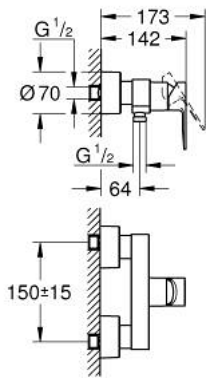

## 33 865 DC1 LINEARE SINGLE-LEVER SHOWER MIXER 1/2"

### PRODUCT DESCRIPTION

- Colour: supersteel
- Wall mounted
- Metal lever
- GROHE SilkMove 35 mm ceramic cartridge
- With temperature limiter
- GROHE LongLife finish
- Shower outlet 1/2"
- integrated non-return valve
- Covered S-unions
- Protected against backflow
- min. recommended pressure 1.0 bar

### SPARE PARTS, September 2016 – now

- 1: Lever (Spare part-nr. 46987DC0)
- 2: Cartridge (Spare part-nr. 46374000)
- 3: Non-return valve (Spare part-nr. 08565000)
- 4: 1/2" screw connection (Spare part-nr. 45044000)
- 5: S-union (Spare part-nr. 12693DC0)
- 6: Extension set (1 3/16") (Spare part-nr. 46238000)\*
- 7: Socket Spanner (Spare part-nr. 19332000)\*
- 8: Special spanner wrench (Spare part-nr. 19377000)\*