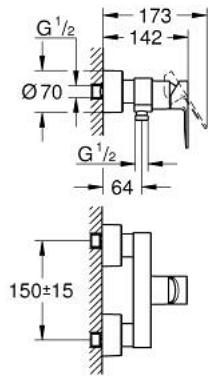

## 33 865 DC1 LINEARE SINGLE-LEVER SHOWER MIXER 1/2"

### PRODUCT DESCRIPTION

- Colour: supersteel
- Wall mounted
- Metal lever
- GROHE SilkMove 35 mm ceramic cartridge
- With temperature limiter
- GROHE LongLife finish
- Shower outlet 1/2"
- integrated non-return valve
- Covered S-unions
- Protected against backflow
- min. recommended pressure 1.0 bar

### SPARE PARTS, September 2016 – now

- 1: Lever (Spare part-nr. 46987DC0)
- 2: Cartridge (Spare part-nr. 46374000)
- 3: Non-return valve (Spare part-nr. 08565000)
- 4: 1/2" screw connection (Spare part-nr. 45044000)
- 5: S-union (Spare part-nr. 12693DC0)
- 6: Extension set (1 3/16") (Spare part-nr. 46238000)\*
- 7: Socket Spanner (Spare part-nr. 19332000)\*
- 8: Special spanner wrench (Spare part-nr. 19377000)\*