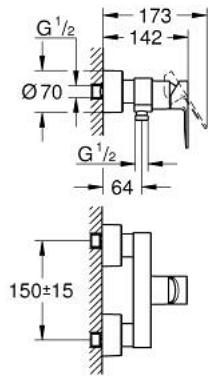

33 865 AL1 LINEARE SINGLE-LEVER SHOWER MIXER 1/2"

PRODUCT DESCRIPTION

- Colour: Brushed hard graphite
- Wall mounted
- Metal lever
- GROHE SilkMove 35 mm ceramic cartridge
- With temperature limiter
- GROHE LongLife finish
- Shower outlet 1/2"
- integrated non-return valve
- Covered S-unions
- Protected against backflow
- min. recommended pressure 1.0 bar

33 865 AL1 LINEARE SINGLE-LEVER SHOWER MIXER 1/2"

SPARE PARTS, March 2019 – now

- 1: Lever (Spare part-nr. 46987AL0)
- 2: Cartridge (Spare part-nr. 46374000)
- 3: Non-return valve (Spare part-nr. 08565000)
- 4: 1/2" screw connection (Spare part-nr. 45044AL0)
- 5: S-union (Spare part-nr. 12693AL0)
- 6: Extension set (1 3/16") (Spare part-nr. 46238000)*
- 7: Socket Spanner (Spare part-nr. 19332000)*
- 8: Special spanner wrench (Spare part-nr. 19377000)*