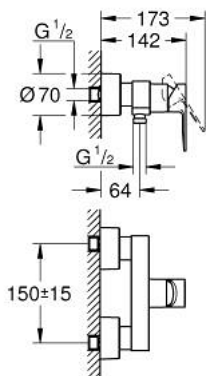

33 865 001 **LINEARE SINGLE-LEVER SHOWER MIXER 1/2"**

PRODUCT DESCRIPTION

- Colour: chrome
- Wall mounted
- Metal lever
- GROHE SilkMove 35 mm ceramic cartridge
- With temperature limiter
- GROHE LongLife finish
- Shower outlet 1/2"
- integrated non-return valve
- Covered S-unions
- Protected against backflow
- min. recommended pressure 1.0 bar

33 865 001 LINEARE SINGLE-LEVER SHOWER MIXER 1/2"

SPARE PARTS, July 2016 – now

- 1: Lever (Spare part-nr. 46987000)
- 2: Cartridge (Spare part-nr. 46374000)
- 3: Non-return valve (Spare part-nr. 08565000)
- 4: 1/2" screw connection (Spare part-nr. 45044000)
- 5: S-union (Spare part-nr. 12693000)
- 6: Extension set (1 3/16") (Spare part-nr. 46238000)*
- 7: Socket Spanner (Spare part-nr. 19332000)*
- 8: Special spanner wrench (Spare part-nr. 19377000)*