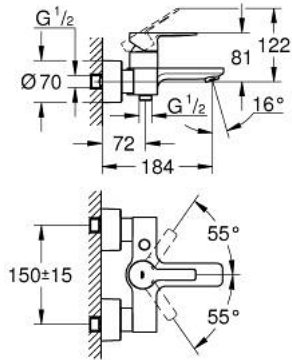

33 849 DC1 LINEARE SINGLE-LEVER BATH MIXER 1/2"

PRODUCT DESCRIPTION

- Colour: supersteel
- Wall mounted
- Metal lever
- GROHE SilkMove 35 mm ceramic cartridge
- With temperature limiter
- GROHE LongLife finish
- Automatic diverter: bath/shower
- mousseur
- Shower outlet 1/2"
- integrated non-return valve
- Covered S-unions
- Protected against backflow
- min. recommended pressure 1.0 bar

33 849 DC1 LINEARE SINGLE-LEVER BATH MIXER 1/2"

SPARE PARTS, September 2016 – now

- 1: Lever (Spare part-nr. 46987DC0)
- 2: Cartridge (Spare part-nr. 46374000)
- 3: Flow control (Spare part-nr. 13952DC0)
- 4: Diverter knob (Spare part-nr. 64309DC0)
- 5: 3-Way Diverter Valve & Trim (Spare part-nr. 46947DC0)
- 6: Non-return valve (Spare part-nr. 08565000)
- 7: 1/2" screw connection (Spare part-nr. 45044000)
- 8: S-union (Spare part-nr. 12693DC0)
- 9: Extension set (1 3/16") (Spare part-nr. 46238000)*
- 10: Special spanner wrench (Spare part-nr. 19377000)*
- 11: Socket Spanner (Spare part-nr. 19332000)*