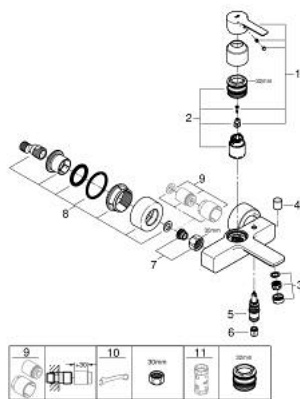

## 33 849 AL1 LINEARE SINGLE-LEVER BATH MIXER 1/2"

### PRODUCT DESCRIPTION

- Colour: Brushed hard graphite
- Wall mounted
- Metal lever
- GROHE SilkMove 35 mm ceramic cartridge
- With temperature limiter
- GROHE LongLife finish
- Automatic diverter: bath/shower
- mousseur
- Shower outlet 1/2"
- integrated non-return valve
- Covered S-unions
- Protected against backflow
- min. recommended pressure 1.0 bar

### SPARE PARTS, March 2019 – now

- 1: Lever (Spare part-nr. 46987AL0)
- 2: Cartridge (Spare part-nr. 46374000)
- 3: Flow control (Spare part-nr. 13952AL0)
- 4: Diverter knob (Spare part-nr. 64309AL0)
- 5: 3-Way Diverter Valve & Trim (Spare part-nr. 46947AL0)
- 6: Non-return valve (Spare part-nr. 08565000)
- 7: 1/2" screw connection (Spare part-nr. 45044000)
- 8: S-union (Spare part-nr. 12693AL0)
- 9: Extension set (1 3/16") (Spare part-nr. 46238000)\*
- 10: Special spanner wrench (Spare part-nr. 19377000)\*
- 11: Socket Spanner (Spare part-nr. 19332000)\*