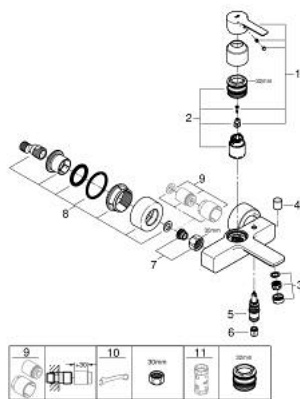

33 849 AL1 LINEARE SINGLE-LEVER BATH MIXER 1/2"

SPARE PARTS, March 2019 – now

- 1: Lever (Spare part-nr. 46987AL0)
- 2: Cartridge (Spare part-nr. 46374000)
- 3: Flow control (Spare part-nr. 13952AL0)
- 4: Diverter knob (Spare part-nr. 64309AL0)
- 5: 3-Way Diverter Valve & Trim (Spare part-nr. 46947AL0)
- 6: Non-return valve (Spare part-nr. 08565000)
- 7: 1/2" screw connection (Spare part-nr. 45044000)
- 8: S-union (Spare part-nr. 12693AL0)
- 9: Extension set (1 3/16") (Spare part-nr. 46238000)*
- 10: Special spanner wrench (Spare part-nr. 19377000)*
- 11: Socket Spanner (Spare part-nr. 19332000)*