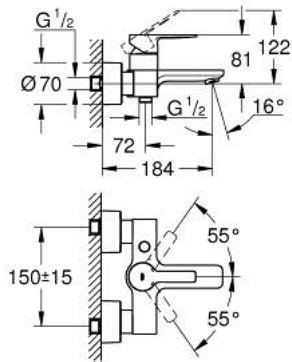

## 33 849 AL1 LINEARE SINGLE-LEVER BATH MIXER 1/2"

### PRODUCT DESCRIPTION

- Colour: Brushed hard graphite
- Wall mounted
- Metal lever
- GROHE SilkMove 35 mm ceramic cartridge
- With temperature limiter
- GROHE LongLife finish
- Automatic diverter: bath/shower
- mousseur
- Shower outlet 1/2"
- integrated non-return valve
- Covered S-unions
- Protected against backflow
- min. recommended pressure 1.0 bar

### SPARE PARTS, March 2019 – now

- 1: Lever (Spare part-nr. 46987AL0)
- 2: Cartridge (Spare part-nr. 46374000)
- 3: Flow control (Spare part-nr. 13952AL0)
- 4: Diverter knob (Spare part-nr. 64309AL0)
- 5: 3-Way Diverter Valve & Trim (Spare part-nr. 46947AL0)
- 6: Non-return valve (Spare part-nr. 08565000)
- 7: 1/2" screw connection (Spare part-nr. 45044000)
- 8: S-union (Spare part-nr. 12693AL0)
- 9: Extension set (1 3/16") (Spare part-nr. 46238000)\*
- 10: Special spanner wrench (Spare part-nr. 19377000)\*
- 11: Socket Spanner (Spare part-nr. 19332000)\*