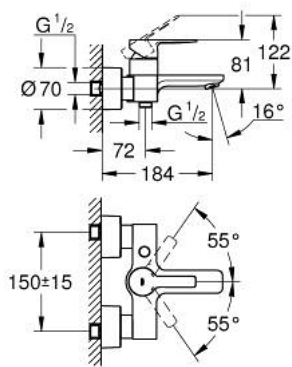

33 849 001 LINEARE SINGLE-LEVER BATH MIXER 1/2"

PRODUCT DESCRIPTION

- Colour: chrome
- Wall mounted
- Metal lever
- GROHE SilkMove 35 mm ceramic cartridge
- With temperature limiter
- GROHE LongLife finish
- Automatic diverter: bath/shower
- mousseur
- Shower outlet 1/2"
- integrated non-return valve
- Covered S-unions
- Protected against backflow
- min. recommended pressure 1.0 bar
- pillar installation optional with pillar unions 12 030 000

33 849 001 LINEARE SINGLE-LEVER BATH MIXER 1/2"

SPARE PARTS, July 2016 – now

- 1: Lever (Spare part-nr. 46987000)
- 2: Cartridge (Spare part-nr. 46374000)
- 3: Flow control (Spare part-nr. 13952000)
- 4: Diverter knob (Spare part-nr. 64309000)
- 5: 3-Way Diverter Valve & Trim (Spare part-nr. 46947000)
- 6: Non-return valve (Spare part-nr. 08565000)
- 7: 1/2" screw connection (Spare part-nr. 45044000)
- 8: S-union (Spare part-nr. 12693000)
- 9: Extension set (1 3/16") (Spare part-nr. 46238000)*
- 10: Special spanner wrench (Spare part-nr. 19377000)*
- 11: Socket Spanner (Spare part-nr. 19332000)*