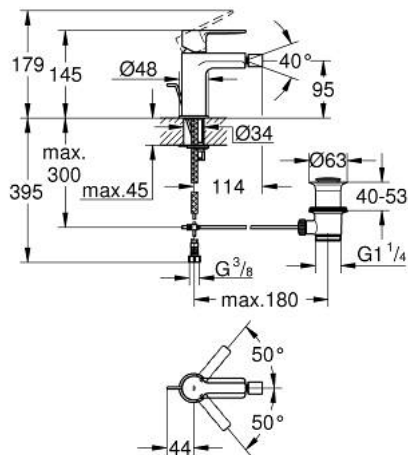

## 33 848 DC1 LINEARE SINGLE-LEVER BIDET MIXER 1/2" S-SIZE

### PRODUCT DESCRIPTION

- Colour: supersteel
- Single hole installation
- Metal lever
- GROHE SilkMove 28 mm ceramic cartridge
- With temperature limiter
- GROHE LongLife finish
- GROHE EcoJoy - less water, perfect flow
- maximum flow rate (at 3 bar): 5 l/min
- FastFixation Plus installation system
- Ball-joint mousseur
- Pop-up waste set 1 1/4"
- Flexible connection hoses
- min. recommended pressure 1.0 bar
- AquaCalibrator

### SPARE PARTS, September 2016 – now

- 1: Lever (Spare part-nr. 46980DC0)
- 2: Cap (Spare part-nr. 46581DC0)
- 3: Fitting ring (Spare part-nr. 07419000)
- 4: Cartridge (Spare part-nr. 46580000)
- 5: Flow control (Spare part-nr. 13998000)
- 6: Pop-up rod (Spare part-nr. 46739EN0)
- 7: Shank mounting kit (Spare part-nr. 46645000)
- 8: 1 1/4" waste set (Spare part-nr. 28910DC0)
- 8.1: Plug (Spare part-nr. 07182DC0)
- 8.2: Eccentric rod (Spare part-nr. 07052000)
- 9: Mounting wrench (Spare part-nr. 19017000)\*
- 10: Eccentric rod (Spare part-nr. 07341000)\*