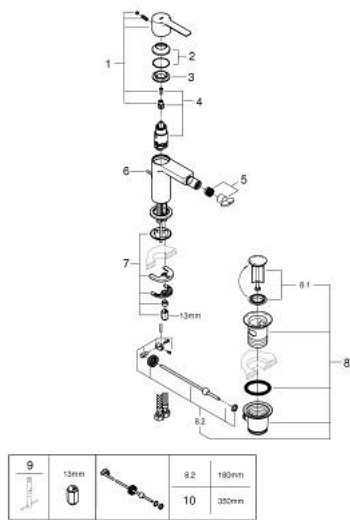

33 848 DC1 LINEARE SINGLE-LEVER BIDET MIXER 1/2" S-SIZE

PRODUCT DESCRIPTION

- Colour: supersteel
- Single hole installation
- Metal lever
- GROHE SilkMove 28 mm ceramic cartridge
- With temperature limiter
- GROHE LongLife finish
- GROHE EcoJoy - less water, perfect flow
- maximum flow rate (at 3 bar): 5 l/min
- GROHE FastFixation Plus installation system
- Ball-joint mousseur
- Pop-up waste set 1 1/4"
- Flexible connection hoses
- min. recommended pressure 1.0 bar

33 848 DC1 LINEARE SINGLE-LEVER BIDET MIXER 1/2" S-SIZE

SPARE PARTS, September 2016 – now

- 1: Lever (Spare part-nr. 46980DC0)
- 2: Cap (Spare part-nr. 46581DC0)
- 3: Fitting ring (Spare part-nr. 07419000)
- 4: Cartridge (Spare part-nr. 46580000)
- 5: Flow control (Spare part-nr. 13998000)
- 6: Pop-up rod (Spare part-nr. 46739EN0)
- 7: Shank mounting kit (Spare part-nr. 46645000)
- 8: 1 1/4" waste set (Spare part-nr. 28910DC0)
- 8.1: Plug (Spare part-nr. 07182DC0)
- 8.2: Eccentric rod (Spare part-nr. 07052000)
- 9: Mounting wrench (Spare part-nr. 19017000)*
- 10: Eccentric rod (Spare part-nr. 07341000)*