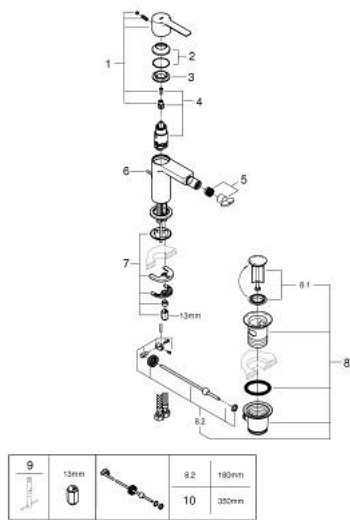

33 848 DC1 LINEARE SINGLE-LEVER BIDET MIXER 1/2" S-SIZE

PRODUCT DESCRIPTION

- Colour: supersteel
- Single hole installation
- Metal lever
- GROHE SilkMove 28 mm ceramic cartridge
- With temperature limiter
- GROHE LongLife finish
- GROHE EcoJoy - less water, perfect flow
- maximum flow rate (at 3 bar): 5 l/min
- GROHE FastFixation Plus installation system
- Ball-joint mousseur
- Pop-up waste set 1 1/4"
- Flexible connection hoses
- min. recommended pressure 1.0 bar
- AquaCalibrator

33 848 DC1 LINEARE SINGLE-LEVER BIDET MIXER 1/2" S-SIZE

SPARE PARTS, September 2016 – now

- 1: Lever (Spare part-nr. 46980DC0)
- 2: Cap (Spare part-nr. 46581DC0)
- 3: Fitting ring (Spare part-nr. 07419000)
- 4: Cartridge (Spare part-nr. 46580000)
- 5: Flow control (Spare part-nr. 13998000)
- 6: Pop-up rod (Spare part-nr. 46739EN0)
- 7: Shank mounting kit (Spare part-nr. 46645000)
- 8: 1 1/4" waste set (Spare part-nr. 28910DC0)
- 8.1: Plug (Spare part-nr. 07182DC0)
- 8.2: Eccentric rod (Spare part-nr. 07052000)
- 9: Mounting wrench (Spare part-nr. 19017000)*
- 10: Eccentric rod (Spare part-nr. 07341000)*