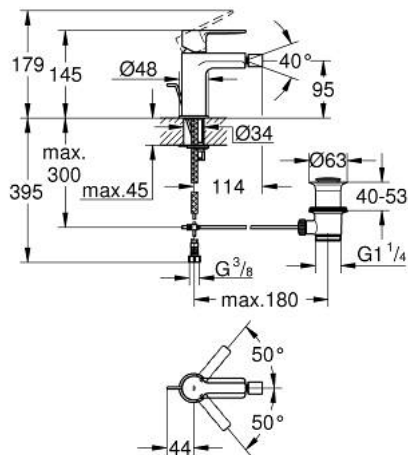

33 848 DC1 LINEARE SINGLE-LEVER BIDET MIXER 1/2" S-SIZE

PRODUCT DESCRIPTION

- Colour: supersteel
- Single hole installation
- Metal lever
- GROHE SilkMove 28 mm ceramic cartridge
- With temperature limiter
- GROHE LongLife finish
- GROHE EcoJoy - less water, perfect flow
- maximum flow rate (at 3 bar): 5 l/min
- GROHE FastFixation Plus installation system
- Ball-joint mousseur
- Pop-up waste set 1 1/4"
- Flexible connection hoses
- min. recommended pressure 1.0 bar
- AquaCalibrator

33 848 DC1 LINEARE SINGLE-LEVER BIDET MIXER 1/2" S-SIZE

SPARE PARTS, September 2016 – now

- 1: Lever (Spare part-nr. 46980DC0)
- 2: Cap (Spare part-nr. 46581DC0)
- 3: Fitting ring (Spare part-nr. 07419000)
- 4: Cartridge (Spare part-nr. 46580000)
- 5: Flow control (Spare part-nr. 13998000)
- 6: Pop-up rod (Spare part-nr. 46739EN0)
- 7: Shank mounting kit (Spare part-nr. 46645000)
- 8: 1 1/4" waste set (Spare part-nr. 28910DC0)
- 8.1: Plug (Spare part-nr. 07182DC0)
- 8.2: Eccentric rod (Spare part-nr. 07052000)
- 9: Mounting wrench (Spare part-nr. 19017000)*
- 10: Eccentric rod (Spare part-nr. 07341000)*