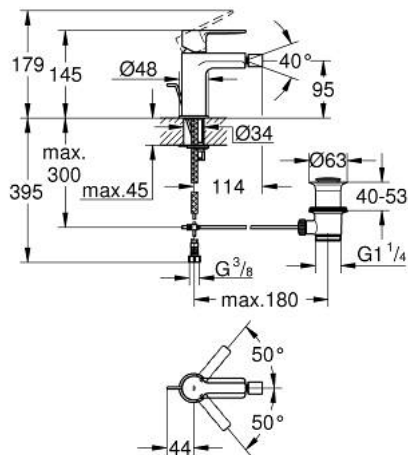

33 848 DC1 LINEARE SINGLE-LEVER BIDET MIXER 1/2" S-SIZE

PRODUCT DESCRIPTION

- Colour: supersteel
- Single hole installation
- Metal lever
- GROHE SilkMove 28 mm ceramic cartridge
- With temperature limiter
- GROHE LongLife finish
- GROHE EcoJoy - less water, perfect flow
- maximum flow rate (at 3 bar): 5 l/min
- GROHE FastFixation Plus installation system
- Ball-joint mousseur
- Pop-up waste set 1 1/4"
- Flexible connection hoses
- min. recommended pressure 1.0 bar

33 848 DC1 LINEARE SINGLE-LEVER BIDET MIXER 1/2" S-SIZE

SPARE PARTS, September 2016 – now

- 1: Lever (Spare part-nr. 46980DC0)
- 2: Cap (Spare part-nr. 46581DC0)
- 3: Fitting ring (Spare part-nr. 07419000)
- 4: Cartridge (Spare part-nr. 46580000)
- 5: Flow control (Spare part-nr. 13998000)
- 6: Pop-up rod (Spare part-nr. 46739EN0)
- 7: Shank mounting kit (Spare part-nr. 46645000)
- 8: 1 1/4" waste set (Spare part-nr. 28910DC0)
- 8.1: Plug (Spare part-nr. 07182DC0)
- 8.2: Eccentric rod (Spare part-nr. 07052000)
- 9: Mounting wrench (Spare part-nr. 19017000)*
- 10: Eccentric rod (Spare part-nr. 07341000)*