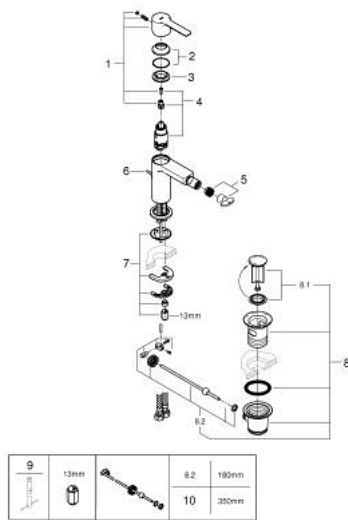

## 33 848 DC1 LINEARE SINGLE-LEVER BIDET MIXER 1/2" S-SIZE

### PRODUCT DESCRIPTION

- Colour: supersteel
- Single hole installation
- Metal lever
- GROHE SilkMove 28 mm ceramic cartridge
- With temperature limiter
- GROHE LongLife finish
- GROHE EcoJoy - less water, perfect flow
- maximum flow rate (at 3 bar): 5 l/min
- FastFixation Plus installation system
- Ball-joint mousseur
- Pop-up waste set 1 1/4"
- Flexible connection hoses
- min. recommended pressure 1.0 bar
- AquaCalibrator

### SPARE PARTS, September 2016 – now

- 1: Lever (Spare part-nr. 46980DC0)
- 2: Cap (Spare part-nr. 46581DC0)
- 3: Fitting ring (Spare part-nr. 07419000)
- 4: Cartridge (Spare part-nr. 46580000)
- 5: Flow control (Spare part-nr. 13998000)
- 6: Pop-up rod (Spare part-nr. 46739EN0)
- 7: Shank mounting kit (Spare part-nr. 46645000)
- 8: 1 1/4" waste set (Spare part-nr. 28910DC0)
- 8.1: Plug (Spare part-nr. 07182DC0)
- 8.2: Eccentric rod (Spare part-nr. 07052000)
- 9: Mounting wrench (Spare part-nr. 19017000)\*
- 10: Eccentric rod (Spare part-nr. 07341000)\*