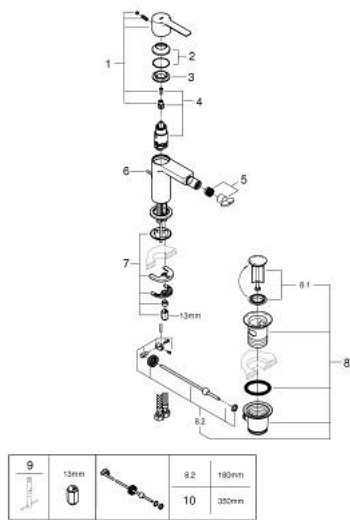

33 848 AL1 LINEARE SINGLE-LEVER BIDET MIXER 1/2" S-SIZE

PRODUCT DESCRIPTION

- Colour: Brushed hard graphite
- Single hole installation
- Metal lever
- GROHE SilkMove 28 mm ceramic cartridge
- With temperature limiter
- GROHE LongLife finish
- GROHE EcoJoy - less water, perfect flow
- maximum flow rate (at 3 bar): 5 l/min
- GROHE FastFixation Plus installation system
- Ball-joint mousseur
- Pop-up waste set 1 1/4"
- Flexible connection hoses
- min. recommended pressure 1.0 bar

33 848 AL1 LINEARE SINGLE-LEVER BIDET MIXER 1/2" S-SIZE

SPARE PARTS, March 2019 – now

- 1: Lever (Spare part-nr. 46980AL0)
- 2: Cap (Spare part-nr. 46581AL0)
- 3: Fitting ring (Spare part-nr. 07419000)
- 4: Cartridge (Spare part-nr. 46580000)
- 5: Flow control (Spare part-nr. 13998000)
- 6: Pop-up rod (Spare part-nr. 46739AL0)
- 7: Shank mounting kit (Spare part-nr. 46645000)
- 8: 1 1/4" waste set (Spare part-nr. 28910AL0)
- 8.1: Plug (Spare part-nr. 07182AL0)
- 8.2: Eccentric rod (Spare part-nr. 07052000)
- 9: Mounting wrench (Spare part-nr. 19017000)*
- 10: Eccentric rod (Spare part-nr. 07341000)*