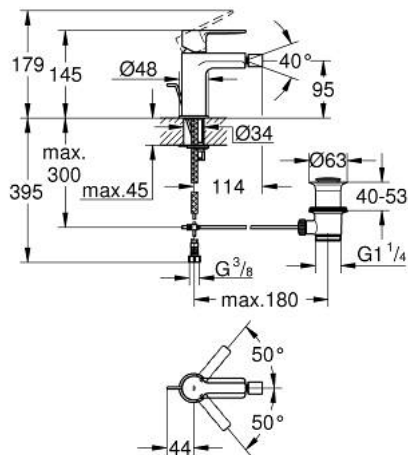

33 848 AL1 LINEARE SINGLE-LEVER BIDET MIXER 1/2" S-SIZE

PRODUCT DESCRIPTION

- Colour: Brushed hard graphite
- Single hole installation
- Metal lever
- GROHE SilkMove 28 mm ceramic cartridge
- With temperature limiter
- GROHE LongLife finish
- GROHE EcoJoy - less water, perfect flow
- maximum flow rate (at 3 bar): 5 l/min
- GROHE FastFixation Plus installation system
- Ball-joint mousseur
- Pop-up waste set 1 1/4"
- Flexible connection hoses
- min. recommended pressure 1.0 bar

33 848 AL1 LINEARE SINGLE-LEVER BIDET MIXER 1/2" S-SIZE

SPARE PARTS, March 2019 – now

- 1: Lever (Spare part-nr. 46980AL0)
- 2: Cap (Spare part-nr. 46581AL0)
- 3: Fitting ring (Spare part-nr. 07419000)
- 4: Cartridge (Spare part-nr. 46580000)
- 5: Flow control (Spare part-nr. 13998000)
- 6: Pop-up rod (Spare part-nr. 46739AL0)
- 7: Shank mounting kit (Spare part-nr. 46645000)
- 8: 1 1/4" waste set (Spare part-nr. 28910AL0)
- 8.1: Plug (Spare part-nr. 07182AL0)
- 8.2: Eccentric rod (Spare part-nr. 07052000)
- 9: Mounting wrench (Spare part-nr. 19017000)*
- 10: Eccentric rod (Spare part-nr. 07341000)*