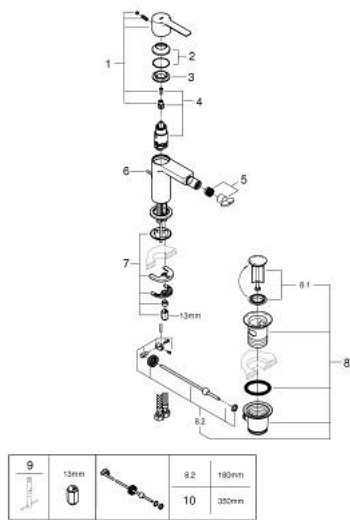

33 848 001 LINEARE SINGLE-LEVER BIDET MIXER 1/2" S-SIZE

SPARE PARTS, July 2016 – now

- 1: Lever (Spare part-nr. 46980000)
- 2: Cap (Spare part-nr. 46581000)
- 3: Fitting ring (Spare part-nr. 07419000)
- 4: Cartridge (Spare part-nr. 46580000)
- 5: Flow control (Spare part-nr. 13998000)
- 6: Pop-up rod (Spare part-nr. 46739000)
- 7: Shank mounting kit (Spare part-nr. 46645000)
- 8: 1 1/4\" waste set (Spare part-nr. 28910000)
- 8.1: Plug (Spare part-nr. 07182000)
- 8.2: Eccentric rod (Spare part-nr. 07052000)
- 9: Mounting wrench (Spare part-nr. 19017000)*
- 10: Eccentric rod (Spare part-nr. 07341000)*