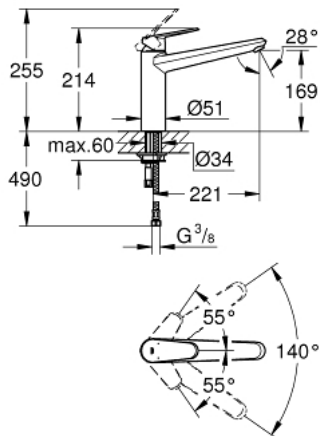

33 770 002 **EURODISC COSMOPOLITAN SINGLE-LEVER SINK MIXER 1/2"**

**PRODUCT DESCRIPTION**

- Colour: chrome
- Medium spout
- Single hole installation
- GROHE LongLife finish
- GROHE SilkMove 35 mm ceramic cartridge
- mousseur
- Adjustable flow rate limiter
- Swivel cast spout
- Swivel area 140°
- Flexible connection hoses
- Rapid installation system
- maximum flow rate (at 3 bar): 13 l/min

## 33 770 002 EURODISC COSMOPOLITAN SINGLE-LEVER SINK MIXER 1/2"

### SPARE PARTS, January 2013 – now

- 1: Lever (Spare part-nr. 46738000)
- 2: Cap (Spare part-nr. 46492000)
- 3: Screw ring (Spare part-nr. 46815000)
- 4: Cartridge (Spare part-nr. 46374000)
- 5: Seal kit (Spare part-nr. 46760000)
- 6: Flow control (Spare part-nr. 13929000)
- 7: Shank mounting kit (Spare part-nr. 46249000)
- 8: Mounting wrench (Spare part-nr. 19017000)\*
- 9: Socket Spanner (Spare part-nr. 19332000)\*