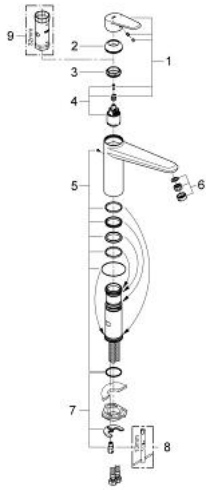

33 770 002 **EURODISC COSMOPOLITAN SINGLE-LEVER SINK MIXER 1/2"**

**PRODUCT DESCRIPTION**

- Colour: chrome
- Medium spout
- Single hole installation
- GROHE LongLife finish
- GROHE SilkMove 35 mm ceramic cartridge
- mousseur
- Adjustable flow rate limiter
- Swivel cast spout
- Swivel area 140°
- Flexible connection hoses
- Rapid installation system
- maximum flow rate (at 3 bar): 13 l/min

## 33 770 002 EURODISC COSMOPOLITAN SINGLE-LEVER SINK MIXER 1/2"

### SPARE PARTS, January 2013 – now

- 1: Lever (Spare part-nr. 46738000)
- 2: Cap (Spare part-nr. 46492000)
- 3: Screw ring (Spare part-nr. 46815000)
- 4: Cartridge (Spare part-nr. 46374000)
- 5: Seal kit (Spare part-nr. 46760000)
- 6: Flow control (Spare part-nr. 13929000)
- 7: Shank mounting kit (Spare part-nr. 46249000)
- 8: Mounting wrench (Spare part-nr. 19017000)\*
- 9: Socket Spanner (Spare part-nr. 19332000)\*