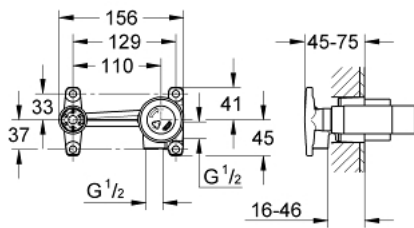

## 33 769 000 SINGLE-LEVER MIXER 1/2", CONCEALED BODY

### PRODUCT DESCRIPTION

- Colour: chrome
- for 2-hole basin mixers
- Wall installation
- Without finishing trim set
- GROHE SilkMove 46 mm ceramic cartridge
- Adjustable flow rate limiter
- installation depth 45 to 75 mm
- includes mounting template

33 769 000 **SINGLE-LEVER MIXER 1/2", CONCEALED BODY**

**SPARE PARTS**, April 2005 – now

1: Cartridge (Spare part-nr. 46048000)