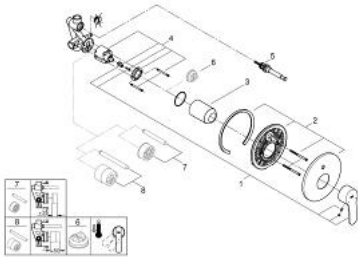

33 637 002 EUROSTYLE COSMOPOLITAN SINGLE-LEVER BATH MIXER 1/2"

PRODUCT DESCRIPTION

- Colour: chrome
- Wall installation
- GROHE SilkMove 46 mm ceramic cartridge
- GROHE LongLife finish
- Consisting of:
 - Set for final installation
 - rough-in set (33 963 001)
 - Adjustable flow rate limiter
 - Adjustable minimum flow rate 2.5 l/min
 - Metal lever
 - Escutcheon- and shaft-sealing
 - Metal escutcheon
 - screwed
 - Optional temperature limiter

33 637 002 EUROSTYLE COSMOPOLITAN SINGLE-LEVER BATH MIXER 1/2"

SPARE PARTS, December 2015 – now

- 1: Lever (Spare part-nr. 46752000)
- 2: Escutcheon (Spare part-nr. 46905000)
- 3: Cap (Spare part-nr. 06874000)
- 4: Cartridge (Spare part-nr. 46048000)
- 5: 3-Way Diverter Valve & Trim (Spare part-nr. 46737000)
- 6: Temperature limiter (Spare part-nr. 46375000)*
- 7: **Extension set** (Spare part-nr. 46191000)*
- 8: **Extension set** (Spare part-nr. 46343000)*