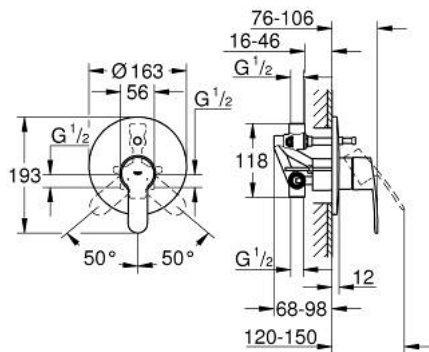

33 637 002 EUROSTYLE COSMOPOLITAN SINGLE-LEVER BATH MIXER 1/2"

PRODUCT DESCRIPTION

- Colour: chrome
- Wall installation
- GROHE SilkMove 46 mm ceramic cartridge
- GROHE LongLife finish
- Consisting of:
 - Set for final installation
 - rough-in set (33 963 001)
 - Adjustable flow rate limiter
 - Adjustable minimum flow rate 2.5 l/min
 - Metal lever
 - Escutcheon- and shaft-sealing
 - Metal escutcheon
 - screwed
 - Optional temperature limiter

33 637 002 EUROSTYLE COSMOPOLITAN SINGLE-LEVER BATH MIXER 1/2"

SPARE PARTS, December 2015 – now

- 1: Lever (Spare part-nr. 46752000)
- 2: Escutcheon (Spare part-nr. 46905000)
- 3: Cap (Spare part-nr. 06874000)
- 4: Cartridge (Spare part-nr. 46048000)
- 5: 3-Way Diverter Valve & Trim (Spare part-nr. 46737000)
- 6: Temperature limiter (Spare part-nr. 46375000)*
- 7: **Extension set** (Spare part-nr. 46191000)*
- 8: **Extension set** (Spare part-nr. 46343000)*